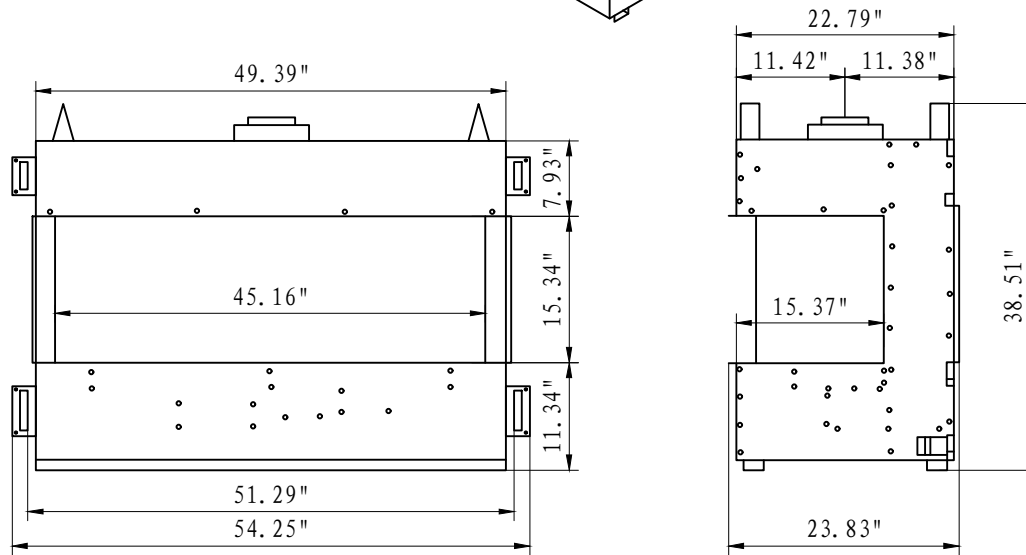

3 SIDED VIEW

CLEAN FACE VIEW

		REV.
SERIES	MODEL	1
LYON	Lyon 48	
SCALE 1"=1'-0"	DATE: 01/04/2021	SHEET 1 OF 1