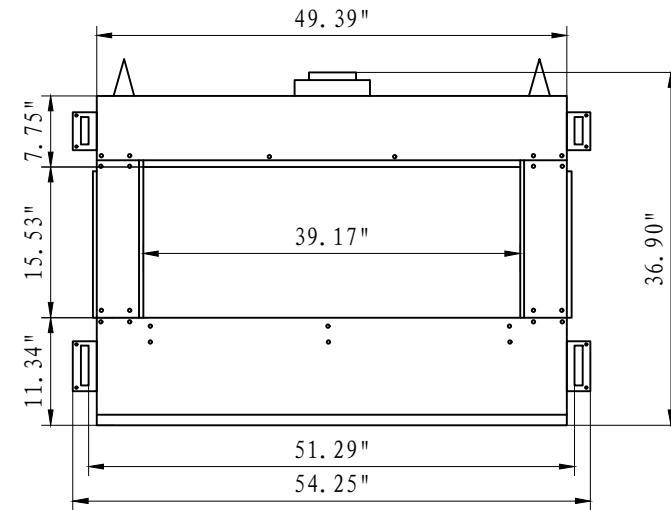

3 SIDED VIEW

CLEAN FACE VIEW

		REV.
SERIES	MODEL	1
LYON	Lyon 48	
SCALE 1"=1'-0"	DATE: 01/04/2021	SHEET 1 OF 1