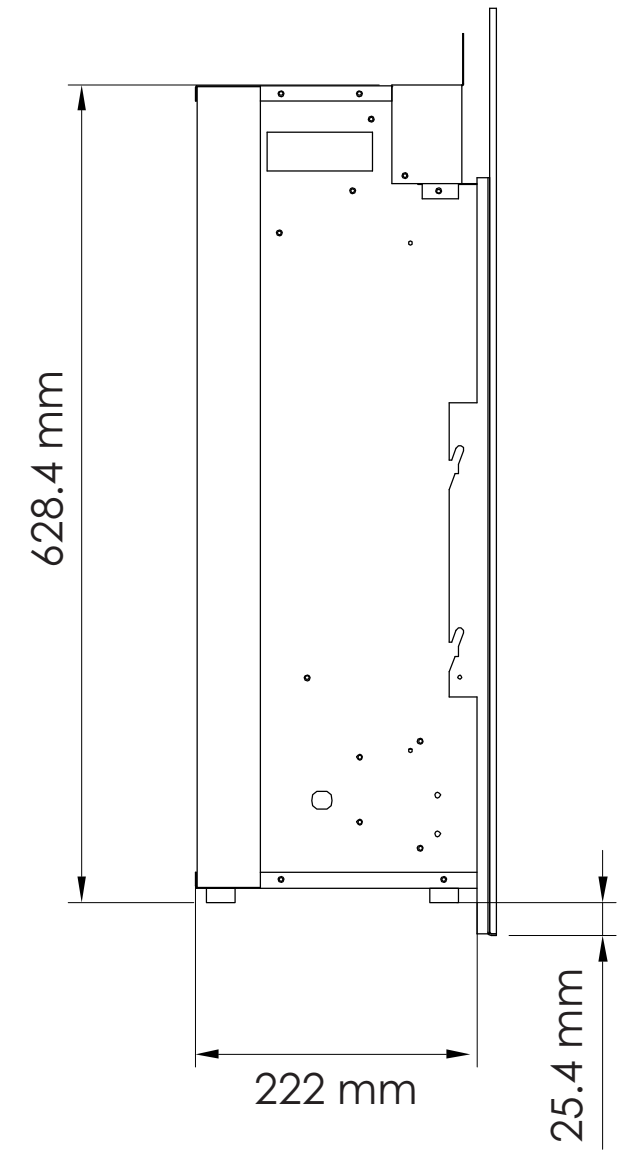

TECHNICAL SPECIFICATIONS		
VOLTS	120	
AMPS	12.5	
WATTS	1465	
HEATER	HIGH	1465 watts
	LOW	750 watts
NO HEATER	22 watts	
LAMPS	QUANTITY	LED
	WATTS	
	TOTAL WATTS	22 watts
ROTOR MOTOR	1 at 5 watts	
HEIGHT, WIDTH, DEPTH	24 3/4 x 17 7/8 x 8 3/4"	
GLASS VIEWING OPENING	16 1/8 x 14 5/8	
GLASS SIZE	24 x 28	
SHIPPING SIZE	31 x 12 x 27 3/8	
SHIPPING WEIGHT	UNIT	57.2 lbs
	GLASS FRONT	Included
PLUG LOCATION	Left Side	
CORD LENGTH	76"	
APPROX. HEATING AREA	400 sq ft	

SERIES WM-BI	MODEL WM-BI-2428-VLR		REV 1
SCALE 1" = 1'-0"	DATE: 12/1/2013	SHEET 1 OF 1	

TECHNICAL SPECIFICATIONS		
VOLTS	120	
AMPS	12.5	
WATTS	1500	
HEATER	HIGH	1500 watts
	LOW	750 watts
NO HEATER	22 watts	
LAMPS	QUANTITY	LED
	WATTS	
	TOTAL WATTS	22 watts
ROTOR MOTOR	1 at 5 watts	
HEIGHT, WIDTH, DEPTH	62.8 x 45.3 x 22.2 cm	
GLASS VIEWING OPENING	41 x 37.1 cm	
GLASS SIZE	61 x 71.1 cm	
SHIPPING SIZE	78.5 x 30.2 x 69.5cm	
SHIPPING WEIGHT	UNIT	26 kg
	GLASS FRONT	Included
PLUG LOCATION	Left Side	
CORD LENGTH	193 cm	
APPROX. HEATING AREA	37 sqm	

SERIES WM-BI	MODEL WM-BI-2428-VLR		REV 1
SCALE 1:12	DATE: 12/1/2013	SHEET 1 OF 1	