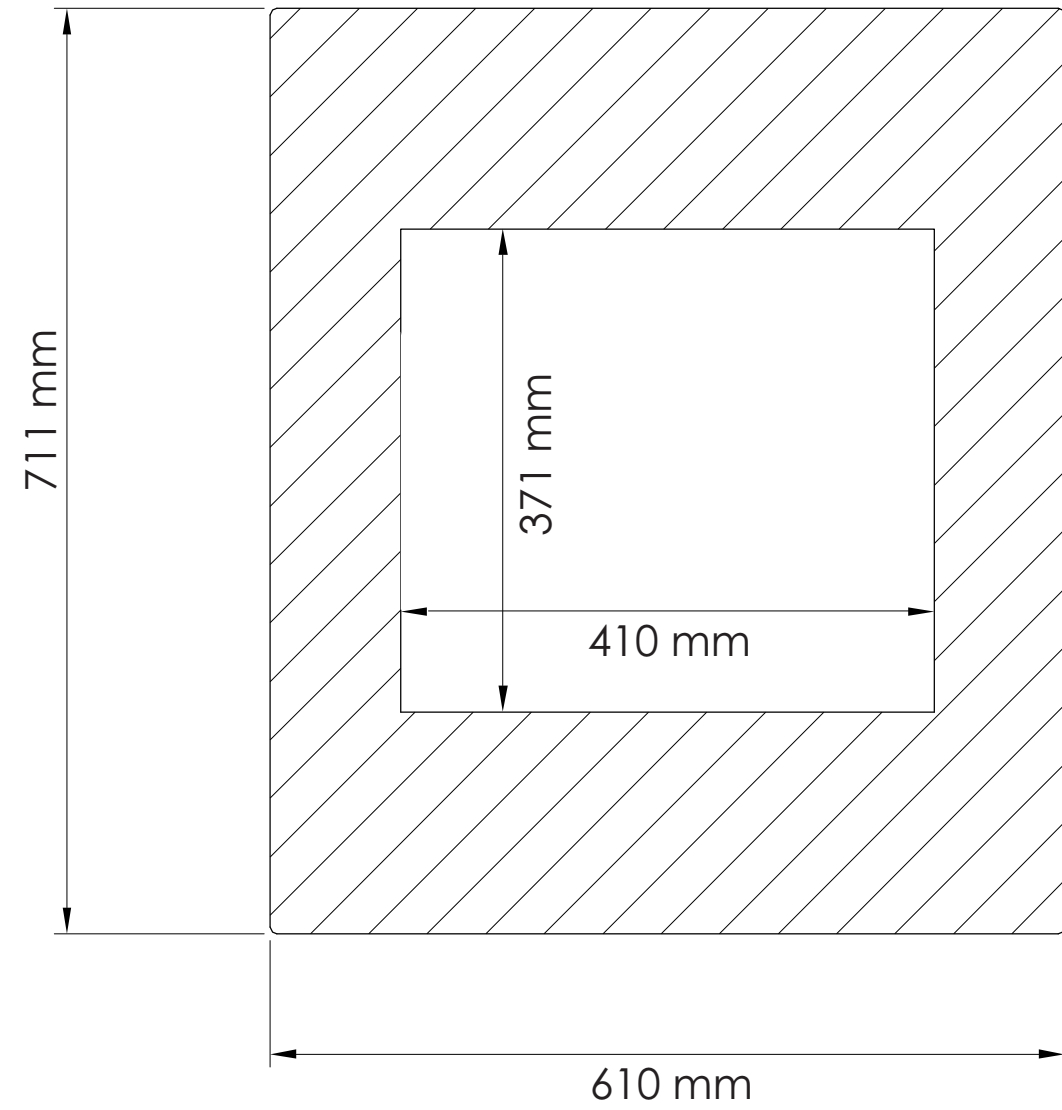

TECHNICAL SPECIFICATIONS		
VOLTS	120	
AMPS	12.5	
WATTS	1465	
HEATER	HIGH	1465 watts
	LOW	750 watts
NO HEATER	22 watts	
LAMPS	QUANTITY	LED
	WATTS	
	TOTAL WATTS	22 watts
ROTOR MOTOR	1 at 5 watts	
HEIGHT, WIDTH, DEPTH	24 3/4 x 17 7/8 x 8 3/4"	
GLASS VIEWING OPENING	16 1/8 x 14 5/8	
GLASS SIZE	24 x 28	
SHIPPING SIZE	31 x 12 x 27 3/8	
SHIPPING WEIGHT	UNIT	57.2 lbs
	GLASS FRONT	Included
PLUG LOCATION	Left Side	
CORD LENGTH	76"	
APPROX. HEATING AREA	400 sq ft	

SERIES WM-BI	MODEL WM-BI-2428-VLR		REV 1
SCALE 1" = 1'-0"	DATE: 12/1/2013	SHEET 1 OF 1	

TECHNICAL SPECIFICATIONS		
VOLTS	120	
AMPS	12.5	
WATTS	1500	
HEATER	HIGH	1500 watts
	LOW	750 watts
NO HEATER	22 watts	
LAMPS	QUANTITY	LED
	WATTS	
	TOTAL WATTS	22 watts
ROTOR MOTOR	1 at 5 watts	
HEIGHT, WIDTH, DEPTH	62.8 x 45.3 x 22.2 cm	
GLASS VIEWING OPENING	41 x 37.1 cm	
GLASS SIZE	61 x 71.1 cm	
SHIPPING SIZE	78.5 x 30.2 x 69.5cm	
SHIPPING WEIGHT	UNIT	26 kg
	GLASS FRONT	Included
PLUG LOCATION	Left Side	
CORD LENGTH	193 cm	
APPROX. HEATING AREA	37 sqm	

SERIES WM-BI	MODEL WM-BI-2428-VLR		REV 1
SCALE 1:12	DATE: 12/1/2013	SHEET 1 OF 1	