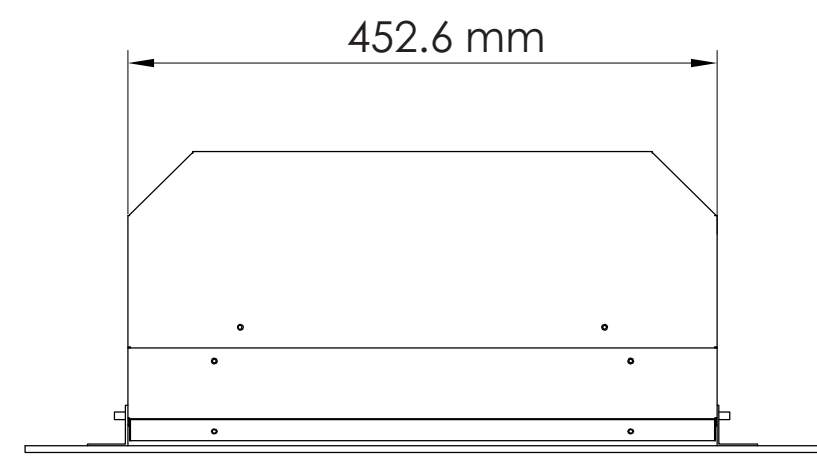

TECHNICAL SPECIFICATIONS		
VOLTS	120	
AMPS	12.5	
WATTS	1465	
HEATER	HIGH	1465 watts
	LOW	750 watts
NO HEATER	22 watts	
LAMPS	QUANTITY	LED
	WATTS	
	TOTAL WATTS	22 watts
ROTOR MOTOR	1 at 5 watts	
HEIGHT, WIDTH, DEPTH	24 3/4 x 17 7/8 x 8 3/4"	
GLASS VIEWING OPENING	16 1/8 x 14 5/8	
GLASS SIZE	24 x 28	
SHIPPING SIZE	31 x 12 x 27 3/8	
SHIPPING WEIGHT	UNIT	57.2 lbs
	GLASS FRONT	Included
PLUG LOCATION	Left Side	
CORD LENGTH	76"	
APPROX. HEATING AREA	400 sq ft	

SERIES WM-BI	MODEL WM-BI-2428-VLR		REV 1
SCALE 1" = 1'-0"	DATE: 12/1/2013	SHEET 1 OF 1	

TECHNICAL SPECIFICATIONS		
VOLTS	120	
AMPS	12.5	
WATTS	1500	
HEATER	HIGH	1500 watts
	LOW	750 watts
NO HEATER	22 watts	
LAMPS	QUANTITY	LED
	WATTS	
	TOTAL WATTS	22 watts
ROTOR MOTOR	1 at 5 watts	
HEIGHT, WIDTH, DEPTH	62.8 x 45.3 x 22.2 cm	
GLASS VIEWING OPENING	41 x 37.1 cm	
GLASS SIZE	61 x 71.1 cm	
SHIPPING SIZE	78.5 x 30.2 x 69.5cm	
SHIPPING WEIGHT	UNIT	26 kg
	GLASS FRONT	Included
PLUG LOCATION	Left Side	
CORD LENGTH	193 cm	
APPROX. HEATING AREA	37 sqm	

SERIES WM-BI	MODEL WM-BI-2428-VLR		REV 1
SCALE 1:12	DATE: 12/1/2013	SHEET 1 OF 1	