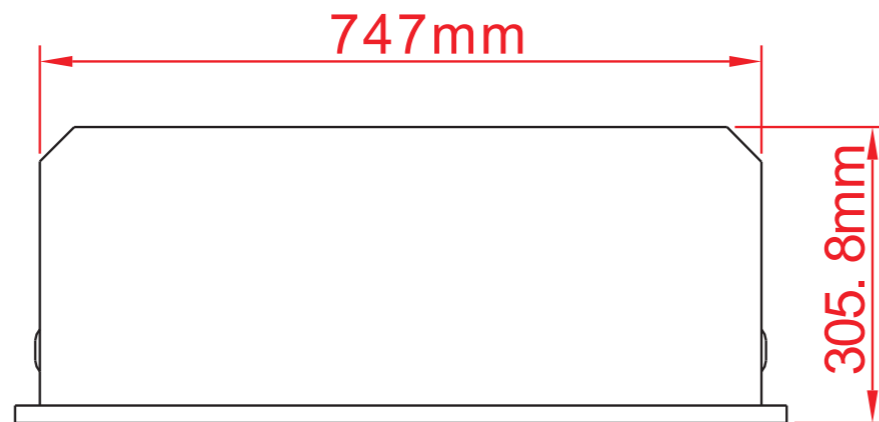

TECHNICAL SPECIFICATIONS

VOLTS	120 V 60Hz	
AMPS	10	
WATTS	1465 W	
HEATER	HIGH	1465 watts
	LOW	600 watts
NO HEATER	22 watts	
LAMPS	TYPE	LED
	WATTS	
	TOTAL WATTS	22 watts
ROTOR MOTOR	1 at 5 watts	
HEIGHT,WIDTH,DEPTH	19 1/8" x 29 3/8" x 11 3/8"	
GLASS VIEWING OPENING	14 3/8" X 27 1/2"	
GLASS SIZE	15" X 28"	
SHIPPING SIZE	21 1/2" x 34 3/8" x 14 5/8"	
SHIPPING WEIGHT	68.6 lbs	
	UNIT	52.5 lbs
GLASS FRONT	Included	
PLUG LOCATION	Left Side	
CORD LENGTH	76"	
APPROX. HEATING AREA	400 sq ft	

SERIES	MODEL		REV
TRADITIONAL	TRD-30		1
SCALE 1"=1'-0"	DATE: 8/5/2019	SHEET 1 OF 1	

TECHNICAL SPECIFICATIONS

VOLTS	120 V 60Hz	
AMPS	10	
WATTS	1465 W	
HEATER	HIGH	1465 watts
	LOW	600 watts
NO HEATER	22 watts	
LAMPS	TYPE	LED
	WATTS	
	TOTAL WATTS	22 watts
ROTOR MOTOR	1 at 5 watts	
HEIGHT,WIDTH,DEPTH	48.5 x 74.7 x 28.8 cm	
GLASS VIEWING OPENING	36.4 X 69.9 cm	
GLASS SIZE	38.2 X 71.1 cm	
SHIPPING SIZE	54.5 x 87.2 x 37 cm	
SHIPPING WEIGHT	31.1 Kgs	
	UNIT	23.8 Kgs
GLASS FRONT	Included	
PLUG LOCATION	Left Side	
CORD LENGTH	193 cm	
APPROX. HEATING AREA	37 sqm	

Amantii

SERIES TRADITIONAL	MODEL TRD-30		REV 1
SCALE 1:12	DATE: 8/5/2019		SHEET 1 OF 1