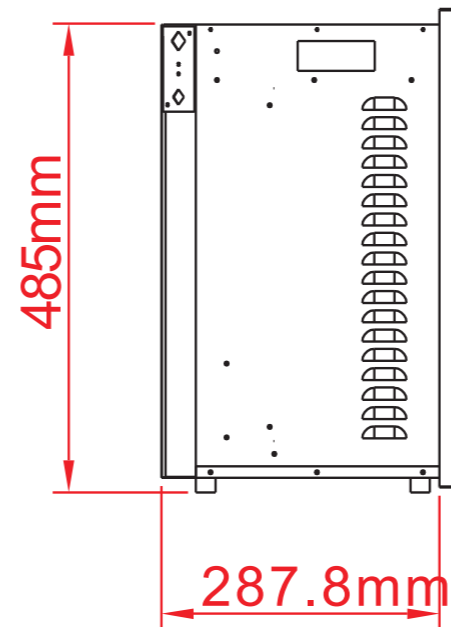

TECHNICAL SPECIFICATIONS

VOLTS	120 V 60Hz	
AMPS	10	
WATTS	1465 W	
HEATER	HIGH	1465 watts
	LOW	600 watts
NO HEATER	22 watts	
LAMPS	TYPE	LED
	WATTS	
	TOTAL WATTS	22 watts
ROTOR MOTOR	1 at 5 watts	
HEIGHT,WIDTH,DEPTH	19 1/8" x 29 3/8" x 11 3/8"	
GLASS VIEWING OPENING	14 3/8" X 27 1/2"	
GLASS SIZE	15" X 28"	
SHIPPING SIZE	21 1/2" x 34 3/8" x 14 5/8"	
SHIPPING WEIGHT	68.6 lbs	
	UNIT	52.5 lbs
GLASS FRONT	Included	
PLUG LOCATION	Left Side	
CORD LENGTH	76"	
APPROX. HEATING AREA	400 sq ft	

SERIES	MODEL		REV
TRADITIONAL	TRD-30		1
SCALE 1"=1'-0"	DATE: 8/5/2019	SHEET 1 OF 1	

TECHNICAL SPECIFICATIONS

VOLTS	120 V 60Hz	
AMPS	10	
WATTS	1465 W	
HEATER	HIGH	1465 watts
	LOW	600 watts
NO HEATER	22 watts	
LAMPS	TYPE	LED
	WATTS	
	TOTAL WATTS	22 watts
ROTOR MOTOR	1 at 5 watts	
HEIGHT,WIDTH,DEPTH	48.5 x 74.7 x 28.8 cm	
GLASS VIEWING OPENING	36.4 X 69.9 cm	
GLASS SIZE	38.2 X 71.1 cm	
SHIPPING SIZE	54.5 x 87.2 x 37 cm	
SHIPPING WEIGHT	31.1 Kgs	
	UNIT	23.8 Kgs
GLASS FRONT	Included	
PLUG LOCATION	Left Side	
CORD LENGTH	193 cm	
APPROX. HEATING AREA	37 sqm	

Amantii

SERIES TRADITIONAL	MODEL TRD-30		REV 1
SCALE 1:12	DATE: 8/5/2019		SHEET 1 OF 1