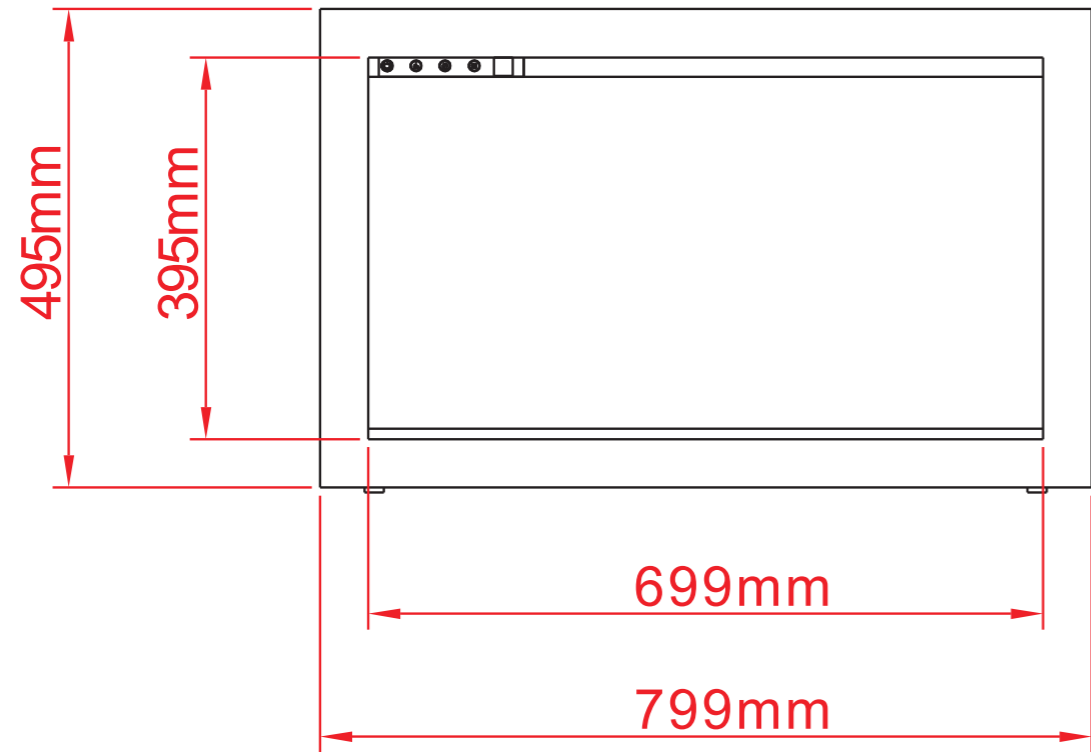

TECHNICAL SPECIFICATIONS

VOLTS	120 V 60Hz	
AMPS	10	
WATTS	1465 W	
HEATER	HIGH	1465 watts
	LOW	600 watts
NO HEATER	22 watts	
LAMPS	TYPE	LED
	WATTS	
	TOTAL WATTS	22 watts
ROTOR MOTOR	1 at 5 watts	
HEIGHT,WIDTH,DEPTH	19 1/8" x 29 3/8" x 11 3/8"	
GLASS VIEWING OPENING	14 3/8" X 27 1/2"	
GLASS SIZE	15" X 28"	
SHIPPING SIZE	21 1/2" x 34 3/8" x 14 5/8"	
SHIPPING WEIGHT	68.6 lbs	
	UNIT	52.5 lbs
GLASS FRONT	Included	
PLUG LOCATION	Left Side	
CORD LENGTH	76"	
APPROX. HEATING AREA	400 sq ft	

SERIES	MODEL		REV
TRADITIONAL	TRD-30		1
SCALE 1"=1'-0"	DATE: 8/5/2019	SHEET 1 OF 1	

TECHNICAL SPECIFICATIONS

VOLTS	120 V 60Hz	
AMPS	10	
WATTS	1465 W	
HEATER	HIGH	1465 watts
	LOW	600 watts
NO HEATER	22 watts	
LAMPS	TYPE	LED
	WATTS	
	TOTAL WATTS	22 watts
ROTOR MOTOR	1 at 5 watts	
HEIGHT,WIDTH,DEPTH	48.5 x 74.7 x 28.8 cm	
GLASS VIEWING OPENING	36.4 X 69.9 cm	
GLASS SIZE	38.2 X 71.1 cm	
SHIPPING SIZE	54.5 x 87.2 x 37 cm	
SHIPPING WEIGHT	31.1 Kgs	
	UNIT	23.8 Kgs
GLASS FRONT	Included	
PLUG LOCATION	Left Side	
CORD LENGTH	193 cm	
APPROX. HEATING AREA	37 sqm	

Amantii

SERIES TRADITIONAL	MODEL TRD-30		REV 1
SCALE 1:12	DATE: 8/5/2019		SHEET 1 OF 1