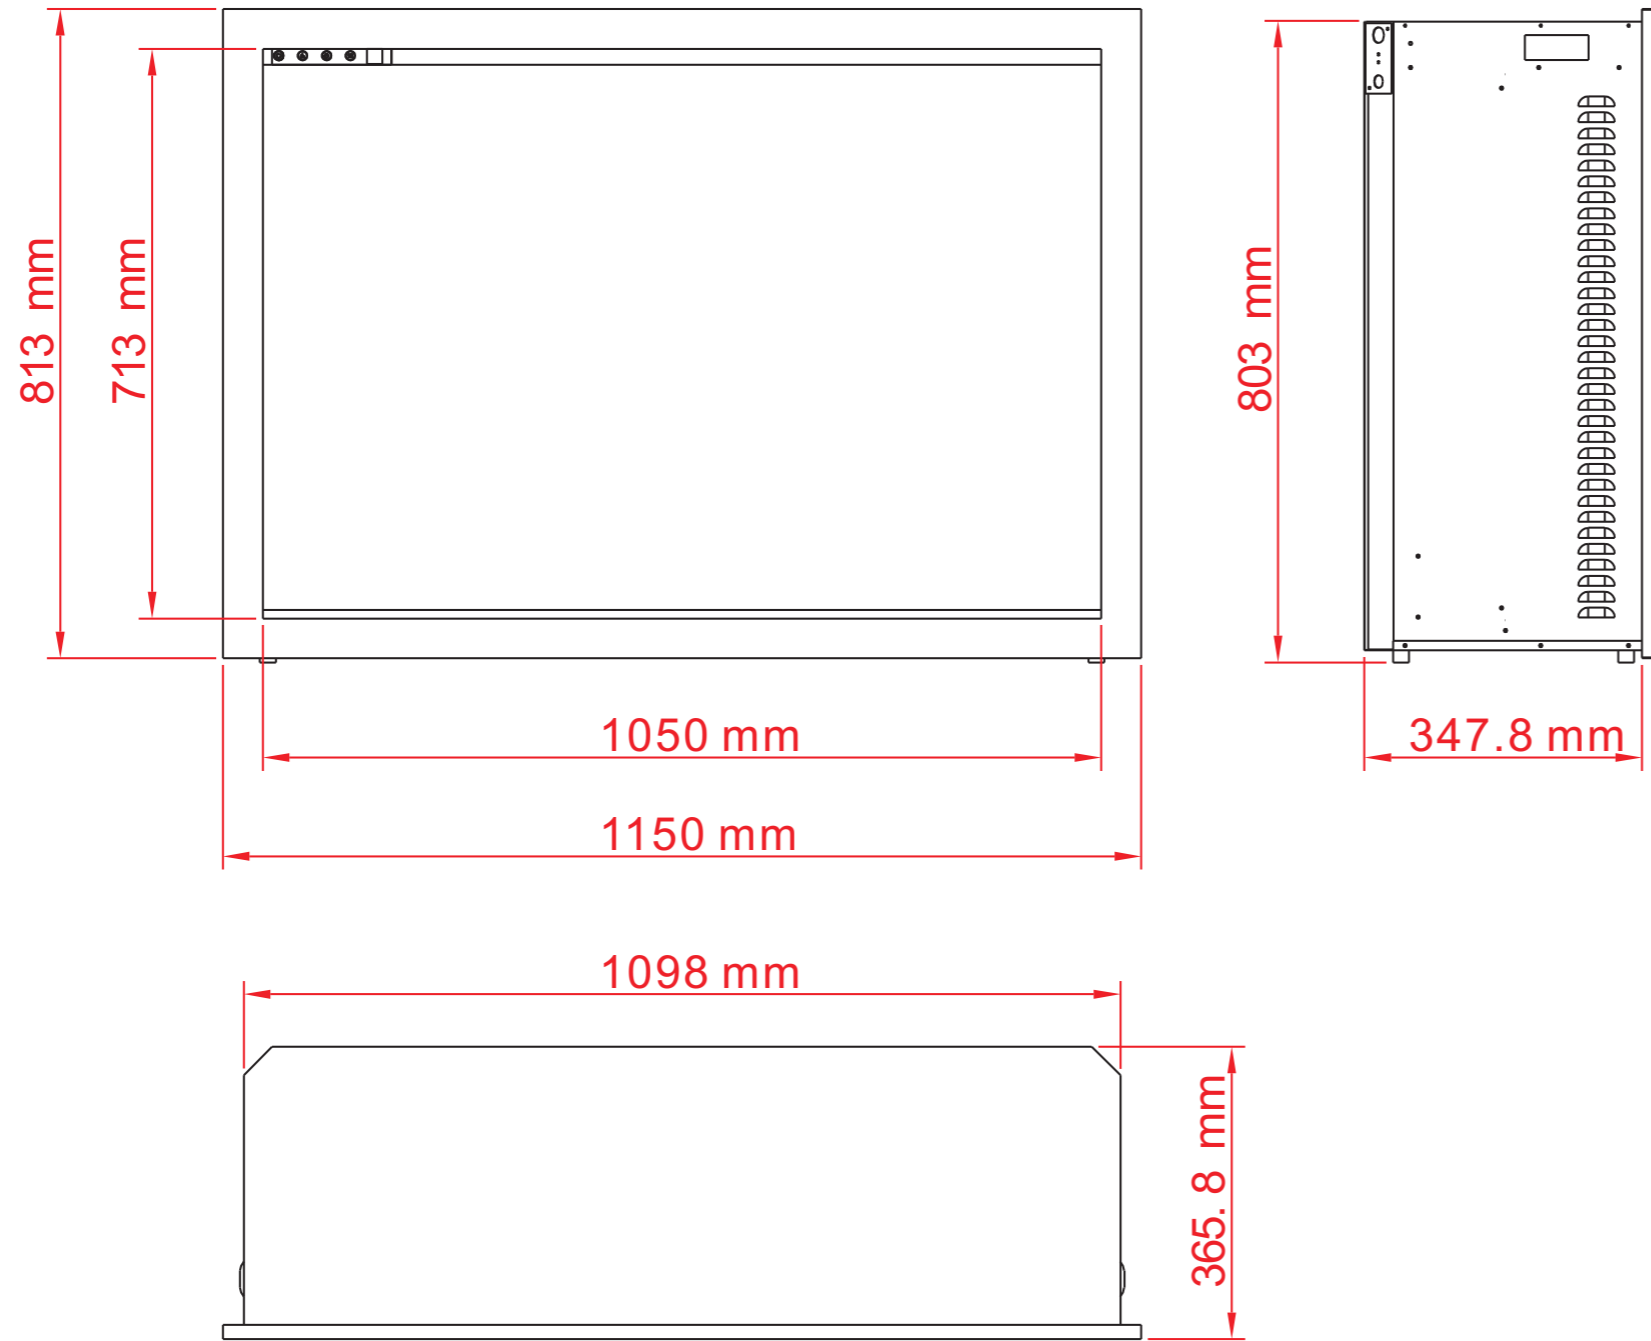

TECHNICAL SPECIFICATIONS

VOLTS	120V 60Hz	
AMPS	12.5	
WATTS	1465 W	
HEATER	HIGH	1465 watts
	LOW	750 watts
NO HEATER	37.8 watts	
LAMPS	TYPE	LED
	WATTS	
	TOTAL WATTS	27.1 watts
ROTOR MOTOR	1 at 2.9 watts	
HEIGHT,WIDTH,DEPTH	80.3 x 109.8 x 34.8 cm	
GLASS VIEWING OPENING	71.3 X105 cm	
GLASS SIZE	70 X106.2 cm	
SHIPPING SIZE	86.3 x 122.3 x 43 cm	
SHIPPING WEIGHT	UNIT	60.7 Kgs
	GLASS FRONT	47.5 Kgs
PLUG LOCATION	Left Side	
CORD LENGTH	193 cm	
APPROX. HEATING AREA	37 sqm	

SERIES	MODEL		REV
TRADITIONAL	TRD-44 LUMINA		1
SCALE 1:12	DATE 09/14/2023	SHEET 1 OF 1