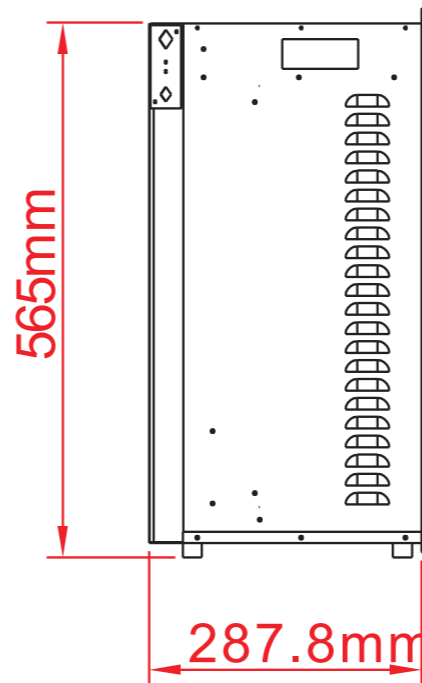

### TECHNICAL SPECIFICATIONS

VOLTS	120V 60Hz	
AMPS	12.5	
WATTS	1465 W	
HEATER	HIGH	1465 watts
	LOW	750 watts
NO HEATER	27 watts	
LAMPS	TYPE	LED
	WATTS	
	TOTAL WATTS	26.3 watts
ROTOR MOTOR	1 at 2.9 watts	
HEIGHT,WIDTH,DEPTH	22 1/4" x 31 3/4" x 11 3/8"	
GLASS VIEWING OPENING	18 3/4" X 29 7/8"	
GLASS SIZE	18 1/4" X 29 7/8"	
SHIPPING SIZE	24 5/8" x 36 3/4" x 14 5/8"	
SHIPPING WEIGHT	78 lbs	
	UNIT	60.6 lbs
GLASS FRONT	Included	
PLUG LOCATION	Left Side	
CORD LENGTH	76"	
APPROX. HEATING AREA	400 sq ft	

*Amantii*

09.11.2011-rev

SERIES	MODEL		REV
TRADITIONAL	TRD-33 LUMINA		1
SCALE 1"=1'-0"	DATE: 09/14/2023	SHEET 1 OF 1	

### TECHNICAL SPECIFICATIONS

VOLTS	120V 60Hz	
AMPS	12.5	
WATTS	1465 W	
HEATER	HIGH	1465 watts
	LOW	750 watts
NO HEATER	27 watts	
LAMPS	TYPE	LED
	WATTS	
	TOTAL WATTS	26.3 watts
ROTOR MOTOR	1 at 5 watts	
HEIGHT,WIDTH,DEPTH	56.5 x 80.7 x 28.8 cm	
GLASS VIEWING OPENING	47.5 X 75.95 cm	
GLASS SIZE	47.5 X 75.95 cm	
SHIPPING SIZE	62.5 x 93.2 x 37 cm	
SHIPPING WEIGHT	35.4 Kgs	
	UNIT	27.5 Kgs
GLASS FRONT	Included	
PLUG LOCATION	Left Side	
CORD LENGTH	193 cm	
APPROX. HEATING AREA	37 sqm	

SERIES TRADITIONAL	MODEL TRD-33 LUMINA		REV 1
SCALE 1:12	DATE: 09/14/2023		SHEET 1 OF 1