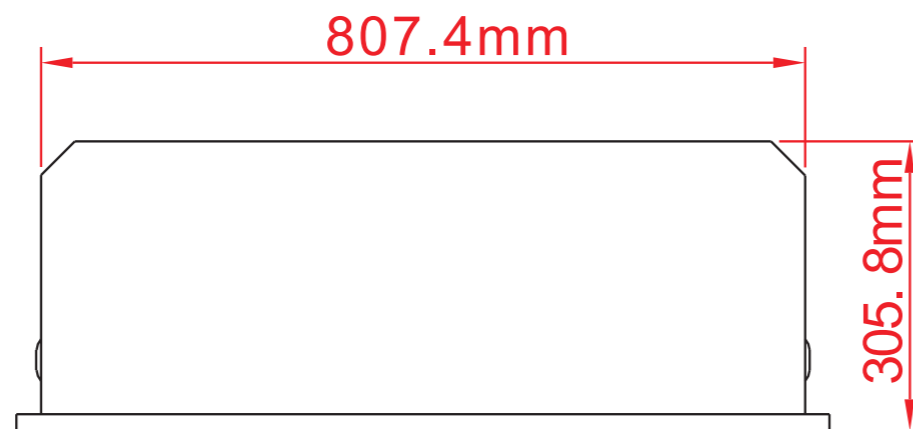

### TECHNICAL SPECIFICATIONS

VOLTS	120V 60Hz	
AMPS	12.5	
WATTS	1465 W	
HEATER	HIGH	1465 watts
	LOW	750 watts
NO HEATER	27 watts	
LAMPS	TYPE	LED
	WATTS	
	TOTAL WATTS	26.3 watts
ROTOR MOTOR	1 at 2.9 watts	
HEIGHT,WIDTH,DEPTH	22 1/4" x 31 3/4" x 11 3/8"	
GLASS VIEWING OPENING	18 3/4" X 29 7/8"	
GLASS SIZE	18 1/4" X 29 7/8"	
SHIPPING SIZE	24 5/8" x 36 3/4" x 14 5/8"	
SHIPPING WEIGHT	78 lbs	
	UNIT	60.6 lbs
GLASS FRONT	Included	
PLUG LOCATION	Left Side	
CORD LENGTH	76"	
APPROX. HEATING AREA	400 sq ft	

*Amantii*

09.11.2011-rev

SERIES	MODEL		REV
TRADITIONAL	TRD-33 LUMINA		1
SCALE 1"=1'-0"	DATE: 09/14/2023	SHEET 1 OF 1	

### TECHNICAL SPECIFICATIONS

VOLTS	120V 60Hz	
AMPS	12.5	
WATTS	1465 W	
HEATER	HIGH	1465 watts
	LOW	750 watts
NO HEATER	27 watts	
LAMPS	TYPE	LED
	WATTS	
	TOTAL WATTS	26.3 watts
ROTOR MOTOR	1 at 5 watts	
HEIGHT,WIDTH,DEPTH	56.5 x 80.7 x 28.8 cm	
GLASS VIEWING OPENING	47.5 X 75.95 cm	
GLASS SIZE	47.5 X 75.95 cm	
SHIPPING SIZE	62.5 x 93.2 x 37 cm	
SHIPPING WEIGHT	35.4 Kgs	
	UNIT	27.5 Kgs
GLASS FRONT	Included	
PLUG LOCATION	Left Side	
CORD LENGTH	193 cm	
APPROX. HEATING AREA	37 sqm	

SERIES TRADITIONAL	MODEL TRD-33 LUMINA		REV 1
SCALE 1:12	DATE: 09/14/2023		SHEET 1 OF 1