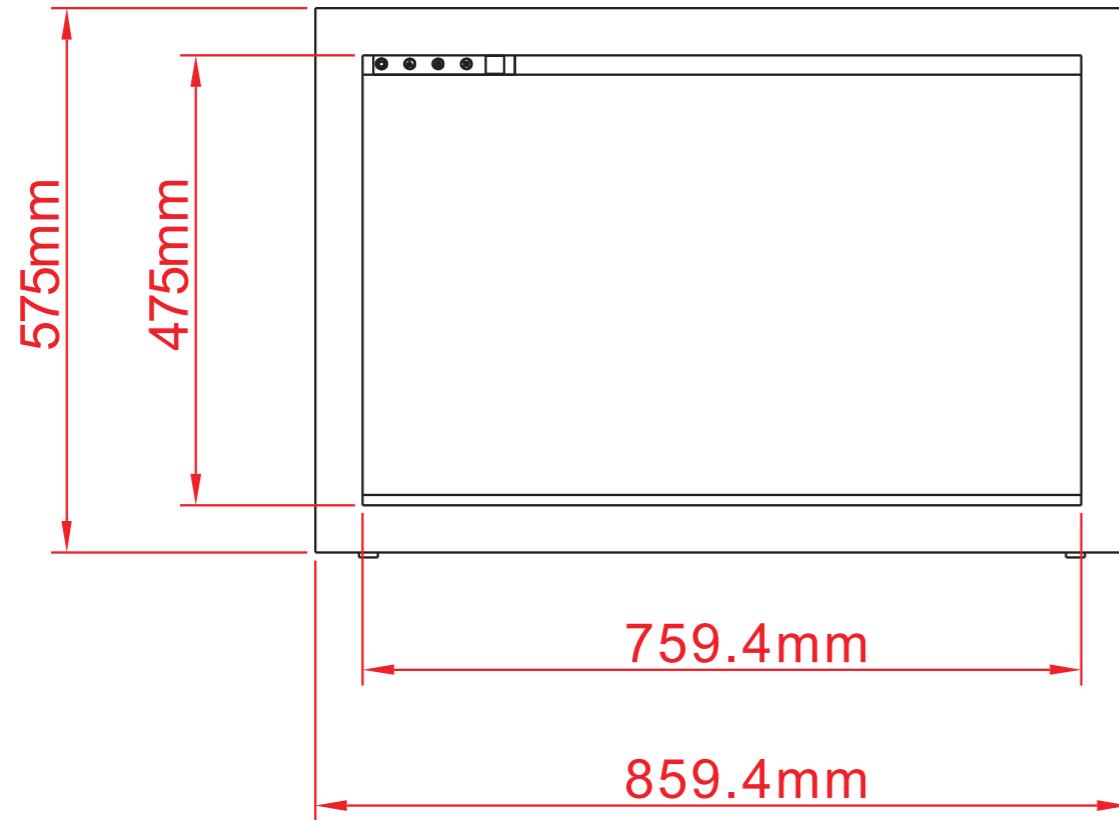

### TECHNICAL SPECIFICATIONS

VOLTS	120V 60Hz	
AMPS	12.5	
WATTS	1465 W	
HEATER	HIGH	1465 watts
	LOW	750 watts
NO HEATER	27 watts	
LAMPS	TYPE	LED
	WATTS	
	TOTAL WATTS	26.3 watts
ROTOR MOTOR	1 at 2.9 watts	
HEIGHT,WIDTH,DEPTH	22 1/4" x 31 3/4" x 11 3/8"	
GLASS VIEWING OPENING	18 3/4" X 29 7/8"	
GLASS SIZE	18 1/4" X 29 7/8"	
SHIPPING SIZE	24 5/8" x 36 3/4" x 14 5/8"	
SHIPPING WEIGHT	78 lbs	
	UNIT	60.6 lbs
GLASS FRONT	Included	
PLUG LOCATION	Left Side	
CORD LENGTH	76"	
APPROX. HEATING AREA	400 sq ft	

*Amantii*

09.11.2011-rev

SERIES	MODEL		REV
TRADITIONAL	TRD-33 LUMINA		1
SCALE 1"=1'-0"	DATE: 09/14/2023	SHEET 1 OF 1	

### TECHNICAL SPECIFICATIONS

VOLTS	120V 60Hz	
AMPS	12.5	
WATTS	1465 W	
HEATER	HIGH	1465 watts
	LOW	750 watts
NO HEATER	27 watts	
LAMPS	TYPE	LED
	WATTS	
	TOTAL WATTS	26.3 watts
ROTOR MOTOR	1 at 5 watts	
HEIGHT,WIDTH,DEPTH	56.5 x 80.7 x 28.8 cm	
GLASS VIEWING OPENING	47.5 X 75.95 cm	
GLASS SIZE	47.5 X 75.95 cm	
SHIPPING SIZE	62.5 x 93.2 x 37 cm	
SHIPPING WEIGHT	35.4 Kgs	
	UNIT	27.5 Kgs
GLASS FRONT	Included	
PLUG LOCATION	Left Side	
CORD LENGTH	193 cm	
APPROX. HEATING AREA	37 sqm	

SERIES TRADITIONAL	MODEL TRD-33 LUMINA		REV 1
SCALE 1:12	DATE: 09/14/2023		SHEET 1 OF 1