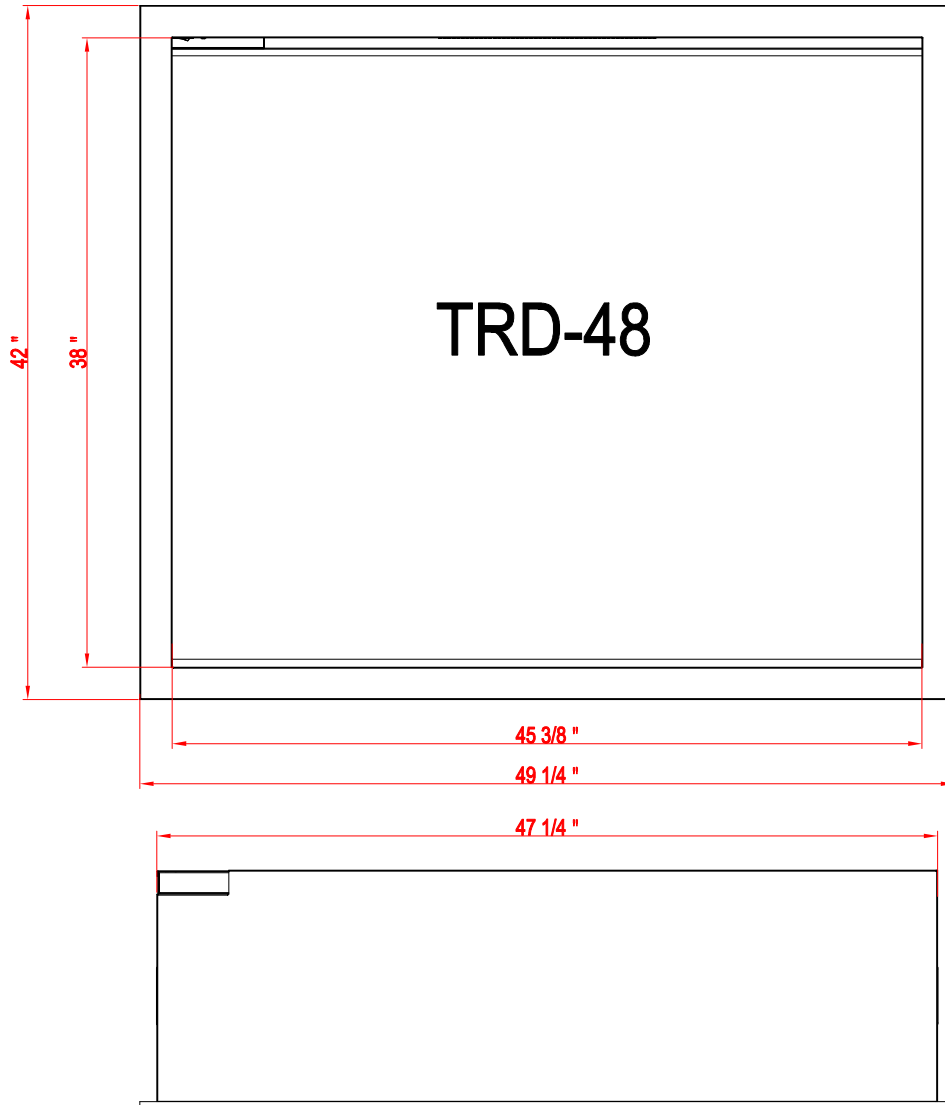

### TECHNICAL SPECIFICATIONS

VOLTS	120V	
AMPS	12.5A	
WATTS	1500W	
HEATER	HIGH	1500W watts
	LOW	750W watts
NO HEATER	50 WATTS MAX	
LAMPS	QUANTITY	231 PCS LED
	WATTS	0.5W&0.15W&0.06W
	TOTAL WATTS	47.2 W
ROTOR MOTOR	1 at 2.9 watts	
HEIGHT.WIDTH.DEPTH	106.7 X 125.2 X 36.5 cm	
GLASS VIEWING OPENING	115.2 X 96.7 cm	
FRAMING SIZE	104.7 X 122.5 X 36.5 cm	
SHIPPING SIZE	123.8 X 146 X 49.6 cm	
SHIPPING WEIGHT	85 Kgs	
GLASS FRONT	UNIT	1
	GLASS FRONT	Included
PLUG LOCATION	Left Side	
CORD LENGTH	70.9 < L	
APPROX.HEATING AREA	400 SQ FT	

SERIES TRD	MODEL TRD-48 BESPOKE		REV 1
SCALE 1"=1'-0"	DATE:22/02/2023		SHEET 1 OF 1

TRD-48

**TECHNICAL SPECIFICATIONS**

VOLTS	120V	
AMPS	12.5A	
WATTS	1500W	
HEATER	HIGH	1500W watts
	LOW	750W watts
NO HEATER	50 WATTS MAX	
LAMPS	QUANTITY	231 PCS LED
	WATTS	0.5W&0.15W&0.06W
	TOTAL WATTS	47.2 W
ROTOR MOTOR	1 at 2.9 watts	
HEIGHT.WIDTH.DEPTH	42 " X 49 1/4 " X 14 3/8 "	
GLASS VIEWING OPENING	45 3/8 " X 38 "	
FRAMING SIZE	41 1/4 " X 48 1/4 " X 14 3/8 "	
SHIPPING SIZE	48 3/4 " X 57 1/2 " X 19 1/2 "	
SHIPPING WEIGHT	187 LBS	
UNIT	1	
GLASS FRONT	Included	
PLUG LOCATION	Left Side	
CORD LENGTH	70.9 < L	
APPROX.HEATING AREA	400 SQ FT	

SERIES TRD	MODEL TRD-48 BESPOKE		REV 1
SCALE 1"=1'-0"	DATE:21/02/2023		SHEET 1 OF 1