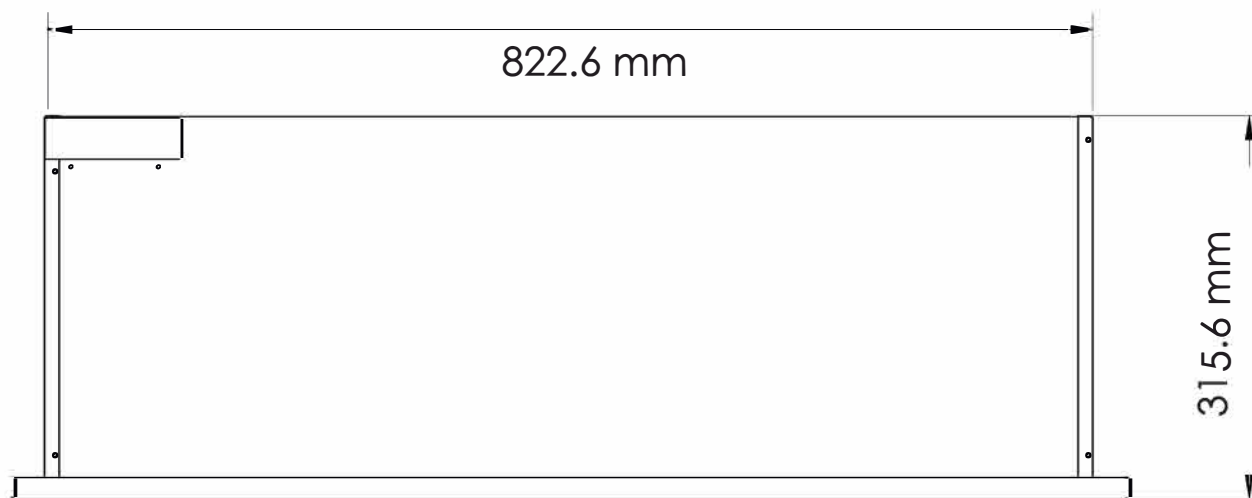

TECHNICAL SPECIFICATIONS		
VOLTS	120	
AMPS	12.5	
WATTS	1465	
HEATER	HIGH	1465 watts
	LOW	600 watts
NO HEATER	30 watts max	
LAMPS	QUANTITY	LED
	WATTS	
	TOTAL WATTS	22 watts
ROTOR MOTOR	1 at 5 watts	
HEIGHT, WIDTH, DEPTH	20 1/8 x 32 3/8 x 11 3/4	
GLASS VIEWING OPENING	17 5/8 x 30 5/8	
SURROUND SIZE	21 3/4 x 34 1/2	
SHIPPING SIZE	23 3/4 x 38 1/4 x 16	
SHIPPING WEIGHT		76.84 lbs
	UNIT	63.39 lbs
	STEEL FRONT	Included
PLUG LOCATION	Left Side	
CORD LENGTH	76"	
APPROX. HEATING AREA	400 sq ft	

Amantii
SYMMETRY

SERIES SYMMETRY	MODEL SYM-34-XT		REV 1
SCALE 1" = 1'-0"	DATE: 10/15/2018		SHEET 1 OF 1

TECHNICAL SPECIFICATIONS		
VOLTS	120	
AMPS	12.5	
WATTS	1465	
HEATER	HIGH	1465 watts
	LOW	600 watts 30 watts
NO HEATER	max	
LAMPS	QUANTITY	LED
	WATTS	
	TOTAL WATTS	22 watts
ROTOR MOTOR	1 at 5 watts	
HEIGHT, WIDTH, DEPTH	51 x 82.3 x 29.7 cm	
GLASS VIEWING OPENING	44.6 x 77.7 cm	
SURROUND SIZE	54.2 x 87.5 cm	
SHIPPING SIZE	40.6 x 97.8 x 60 cm	
SHIPPING WEIGHT		34.86kg
	UNIT	28.75kg
GLASS FRONT	Included	
PLUG LOCATION	Left Side	
CORD LENGTH	193 cm	
APPROX. HEATING AREA	37 sqm	

Amantii
SYMMETRY

SERIES SYMMETRY	MODEL SYM-34-XT		REV 1
SCALE 1:12	DATE: 10/15/2018		SHEET 1 OF 1