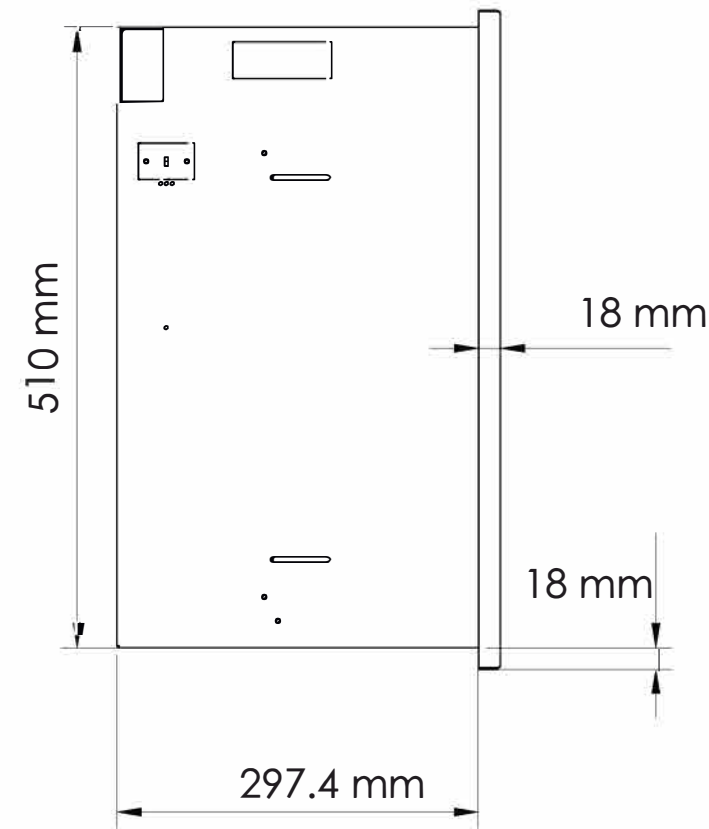

TECHNICAL SPECIFICATIONS		
VOLTS	120	
AMPS	12.5	
WATTS	1465	
HEATER	HIGH	1465 watts
	LOW	600 watts
NO HEATER	30 watts max	
LAMPS	QUANTITY	LED
	WATTS	
	TOTAL WATTS	22 watts
ROTOR MOTOR	1 at 5 watts	
HEIGHT, WIDTH, DEPTH	20 1/8 x 32 3/8 x 11 3/4	
GLASS VIEWING OPENING	17 5/8 x 30 5/8	
SURROUND SIZE	21 3/4 x 34 1/2	
SHIPPING SIZE	23 3/4 x 38 1/4 x 16	
SHIPPING WEIGHT		76.84 lbs
	UNIT	63.39 lbs
	STEEL FRONT	Included
PLUG LOCATION	Left Side	
CORD LENGTH	76"	
APPROX. HEATING AREA	400 sq ft	

Amantii
SYMMETRY

SERIES SYMMETRY	MODEL SYM-34-XT		REV 1
SCALE 1" = 1'-0"	DATE: 10/15/2018		SHEET 1 OF 1

TECHNICAL SPECIFICATIONS		
VOLTS	120	
AMPS	12.5	
WATTS	1465	
HEATER	HIGH	1465 watts
	LOW	600 watts 30 watts
NO HEATER	max	
LAMPS	QUANTITY	LED
	WATTS	
	TOTAL WATTS	22 watts
ROTOR MOTOR	1 at 5 watts	
HEIGHT, WIDTH, DEPTH	51 x 82.3 x 29.7 cm	
GLASS VIEWING OPENING	44.6 x 77.7 cm	
SURROUND SIZE	54.2 x 87.5 cm	
SHIPPING SIZE	40.6 x 97.8 x 60 cm	
SHIPPING WEIGHT		34.86kg
	UNIT	28.75kg
GLASS FRONT	Included	
PLUG LOCATION	Left Side	
CORD LENGTH	193 cm	
APPROX. HEATING AREA	37 sqm	

Amantii
SYMMETRY

SERIES SYMMETRY	MODEL SYM-34-XT		REV 1
SCALE 1:12	DATE: 10/15/2018		SHEET 1 OF 1