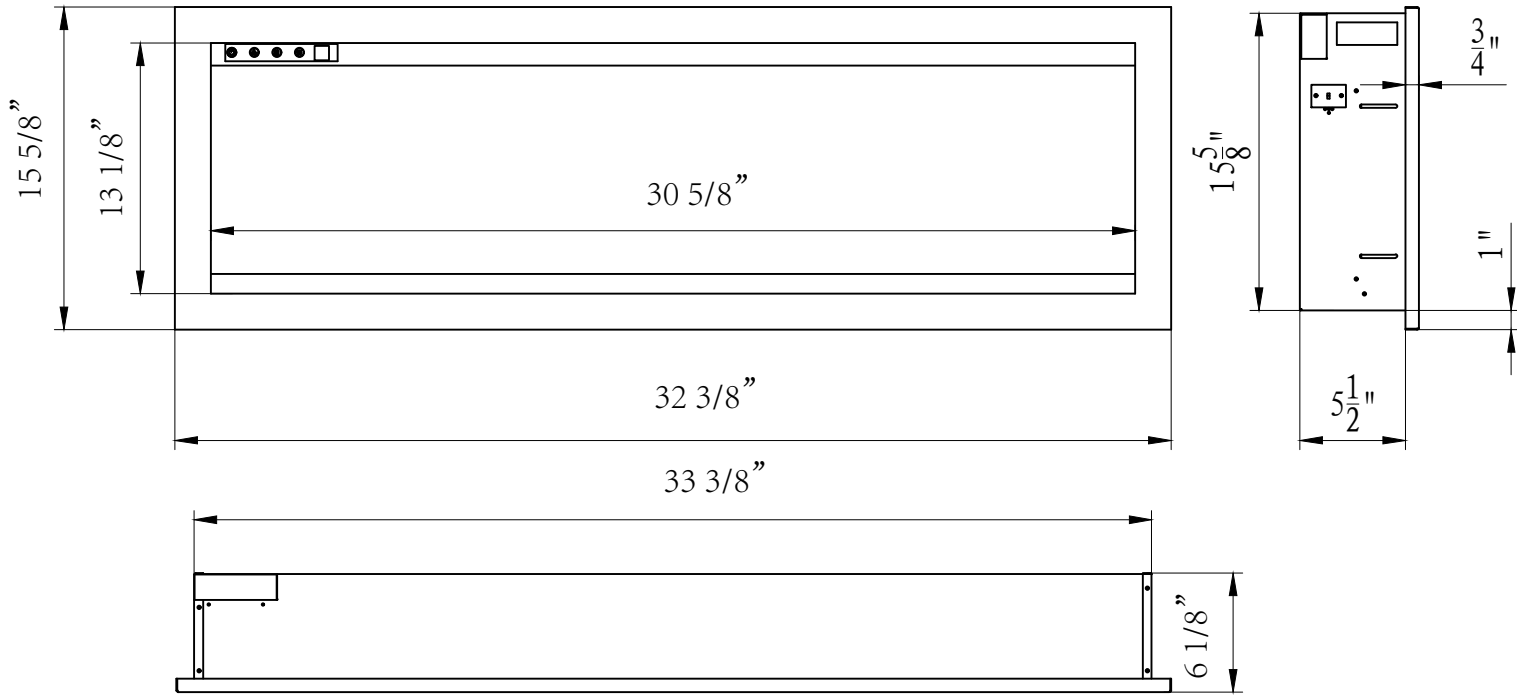

TECHNICAL SPECIFICATIONS		
VOLTS	120 V	
AMPS	12.5 A	
WATTS	1465 watts	
HEATER	HIGH	1465 watts
	LOW	750 watts
NO HEATER	21 watts Max.	
LAMPS	TYPE	LED
	TOTAL WATTS	19 watts
ROTOR MOTOR	1 at 2.9 watts	
WIDTH, HEIGHT, DEPTH	32 3/8" x 15 5/8" x 6 1/8"	
GLASS VIEWING OPENING	30 5/8" x 13 1/8"	
SURROUND SIZE	34 1/2" x 16 7/8"	
SHIPPING SIZE	48 1/2" x 10" x 21 5/8"	
SHIPPING WEIGHT	68.50 LBS	
GLASS FRONT	UNIT	
	GLASS FRONT	Included
PLUG LOCATION	Left Side	
CORD LENGTH	70 7/8" <L<95 1/2"	
APPROX. HEATING AREA	400 sq ft	

Amantii

SERIES	MODEL	REV.
LUMINA	SYM-34-LUMINA	1
SCALE	DATE: 09/11/2023	SHEET 1 OF 1