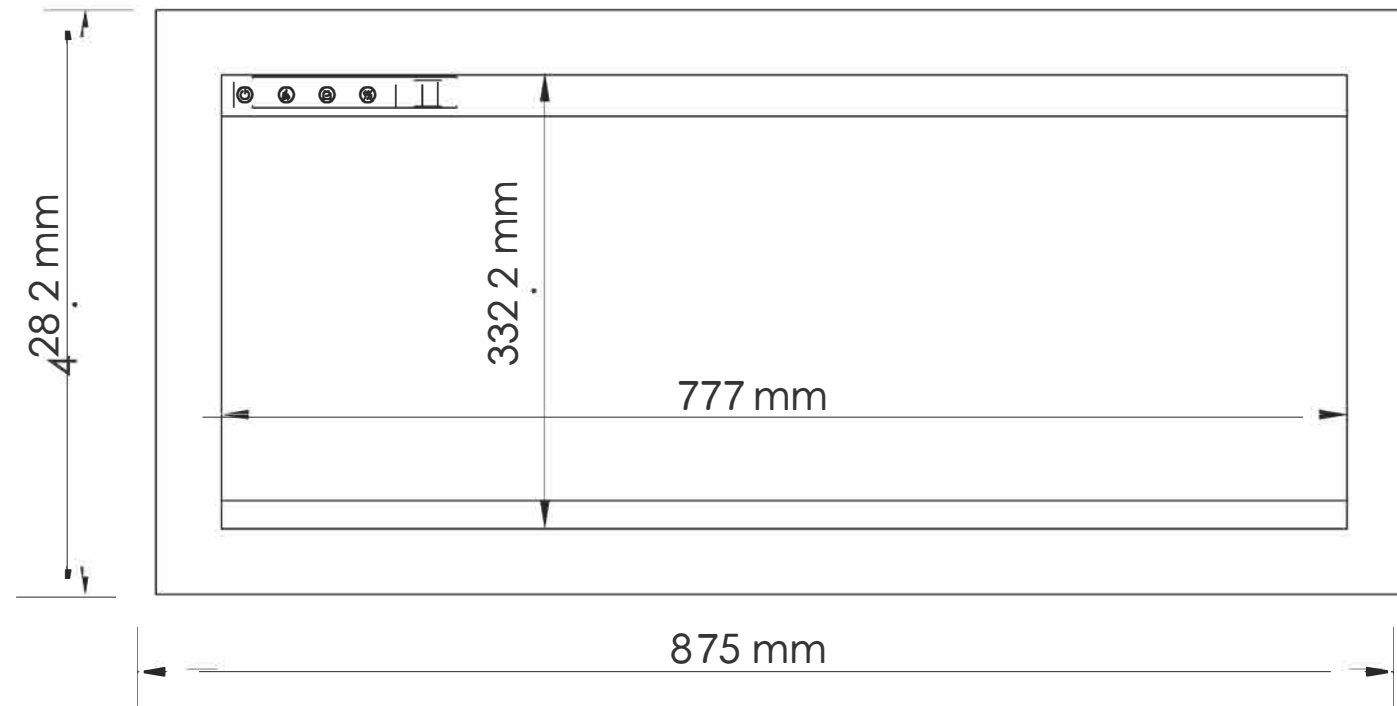

TECHNICAL SPECIFICATIONS		
VOLTS	120	
AMPS	12.5	
WATTS	1500	
HEATER	HIGH	1500 watts
	LOW	750 watts
NO HEATER	30 watts	
LAMPS	QUANTITY	LED
	WATTS	
	TOTAL WATTS	22 watts
ROTOR MOTOR	1 at 5 watts	
HEIGHT, WIDTH, DEPTH	15 5/8 x 34 x 5 1/2	
GLASS VIEWING OPENING	13 1/8 x 30 5/8	
SURROUND SIZE	16 7/8 x 34 1/24	
SHIPPING SIZE	19 1/2 x 41 1/4 x 9 1/4	
SHIPPING WEIGHT		
	UNIT	
	STEEL FRONT	Included
PLUG LOCATION	Left Side	
CORD LENGTH	76"	
APPROX. HEATING AREA	400 sq ft	

SERIES	MODEL		REV
WMMMM	WM34		1
SCALE 1" = 1'-0"	DATE: 10/15/2018	SHEET 1 OF 1	

TECHNICAL SPECIFICATIONS		
VOLTS		120
AMPS		12.5
WATTS		1500
HEATER	HIGH	1500 watts
	LOW	750 watts
NO HEATER		30 watts
LAMPS	QUANTITY	LED
	WATTS	
	TOTAL WATTS	22 watts
ROTOR MOTOR		1 at 5 watts
HEIGHT, WIDTH, DEPTH		39.6 x 82.3 x 14 cm
GLASS VIEWING OPENING		33.2 x 77.7 cm
SURROUND SIZE		42.8 x 92.1 cm
SHIPPING SIZE		49.3 x 104.6 x 23 cm
SHIPPING WEIGHT		
	UNIT	
	GLASS FRONT	Included
PLUG LOCATION		Left Side
CORD LENGTH		193 cm
APPROX. HEATING AREA		37 sqm

SERIES	MODEL		REV
WM	WM 34		1
SCALE 1:12	DATE: 10/15/2018	SHEET 1 OF 1	