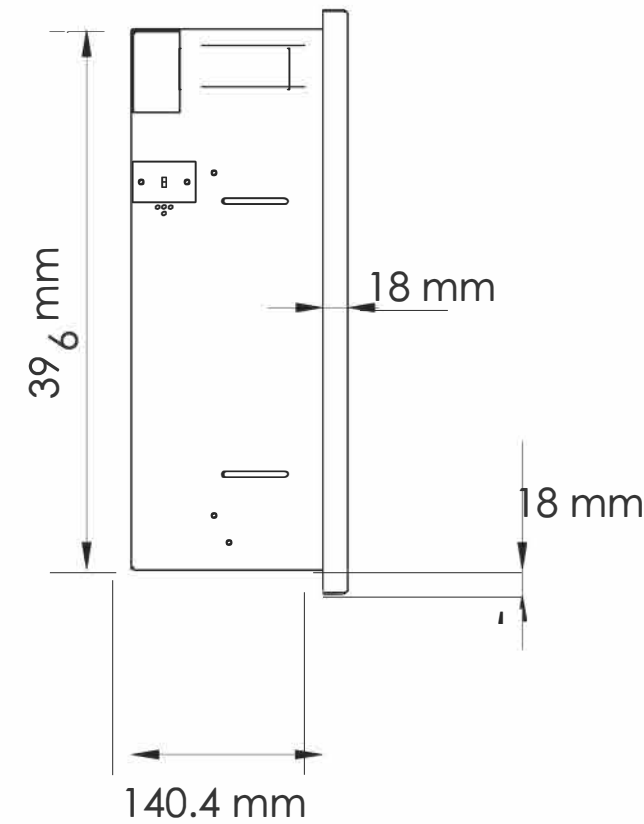

TECHNICAL SPECIFICATIONS		
VOLTS	120	
AMPS	12.5	
WATTS	1500	
HEATER	HIGH	1500 watts
	LOW	750 watts
NO HEATER	30 watts	
LAMPS	QUANTITY	LED
	WATTS	
	TOTAL WATTS	22 watts
ROTOR MOTOR	1 at 5 watts	
HEIGHT, WIDTH, DEPTH	15 5/8 x 34 x 5 1/2	
GLASS VIEWING OPENING	13 1/8 x 30 5/8	
SURROUND SIZE	16 7/8 x 34 1/24	
SHIPPING SIZE	19 1/2 x 41 1/4 x 9 1/4	
SHIPPING WEIGHT		
	UNIT	
	STEEL FRONT	Included
PLUG LOCATION	Left Side	
CORD LENGTH	76"	
APPROX. HEATING AREA	400 sq ft	

SERIES	MODEL		REV
WMMMM	WM34		1
SCALE 1" = 1'-0"	DATE: 10/15/2018	SHEET 1 OF 1	

TECHNICAL SPECIFICATIONS		
VOLTS		120
AMPS		12.5
WATTS		1500
HEATER	HIGH	1500 watts
	LOW	750 watts
NO HEATER		30 watts
LAMPS	QUANTITY	LED
	WATTS	
	TOTAL WATTS	22 watts
ROTOR MOTOR		1 at 5 watts
HEIGHT, WIDTH, DEPTH		39.6 x 82.3 x 14 cm
GLASS VIEWING OPENING		33.2 x 77.7 cm
SURROUND SIZE		42.8 x 92.1 cm
SHIPPING SIZE		49.3 x 104.6 x 23 cm
SHIPPING WEIGHT		
	UNIT	
	GLASS FRONT	Included
PLUG LOCATION		Left Side
CORD LENGTH		193 cm
APPROX. HEATING AREA		37 sqm

SERIES	MODEL		REV
WM	WM 34		1
SCALE 1:12	DATE: 10/15/2018	SHEET 1 OF 1	