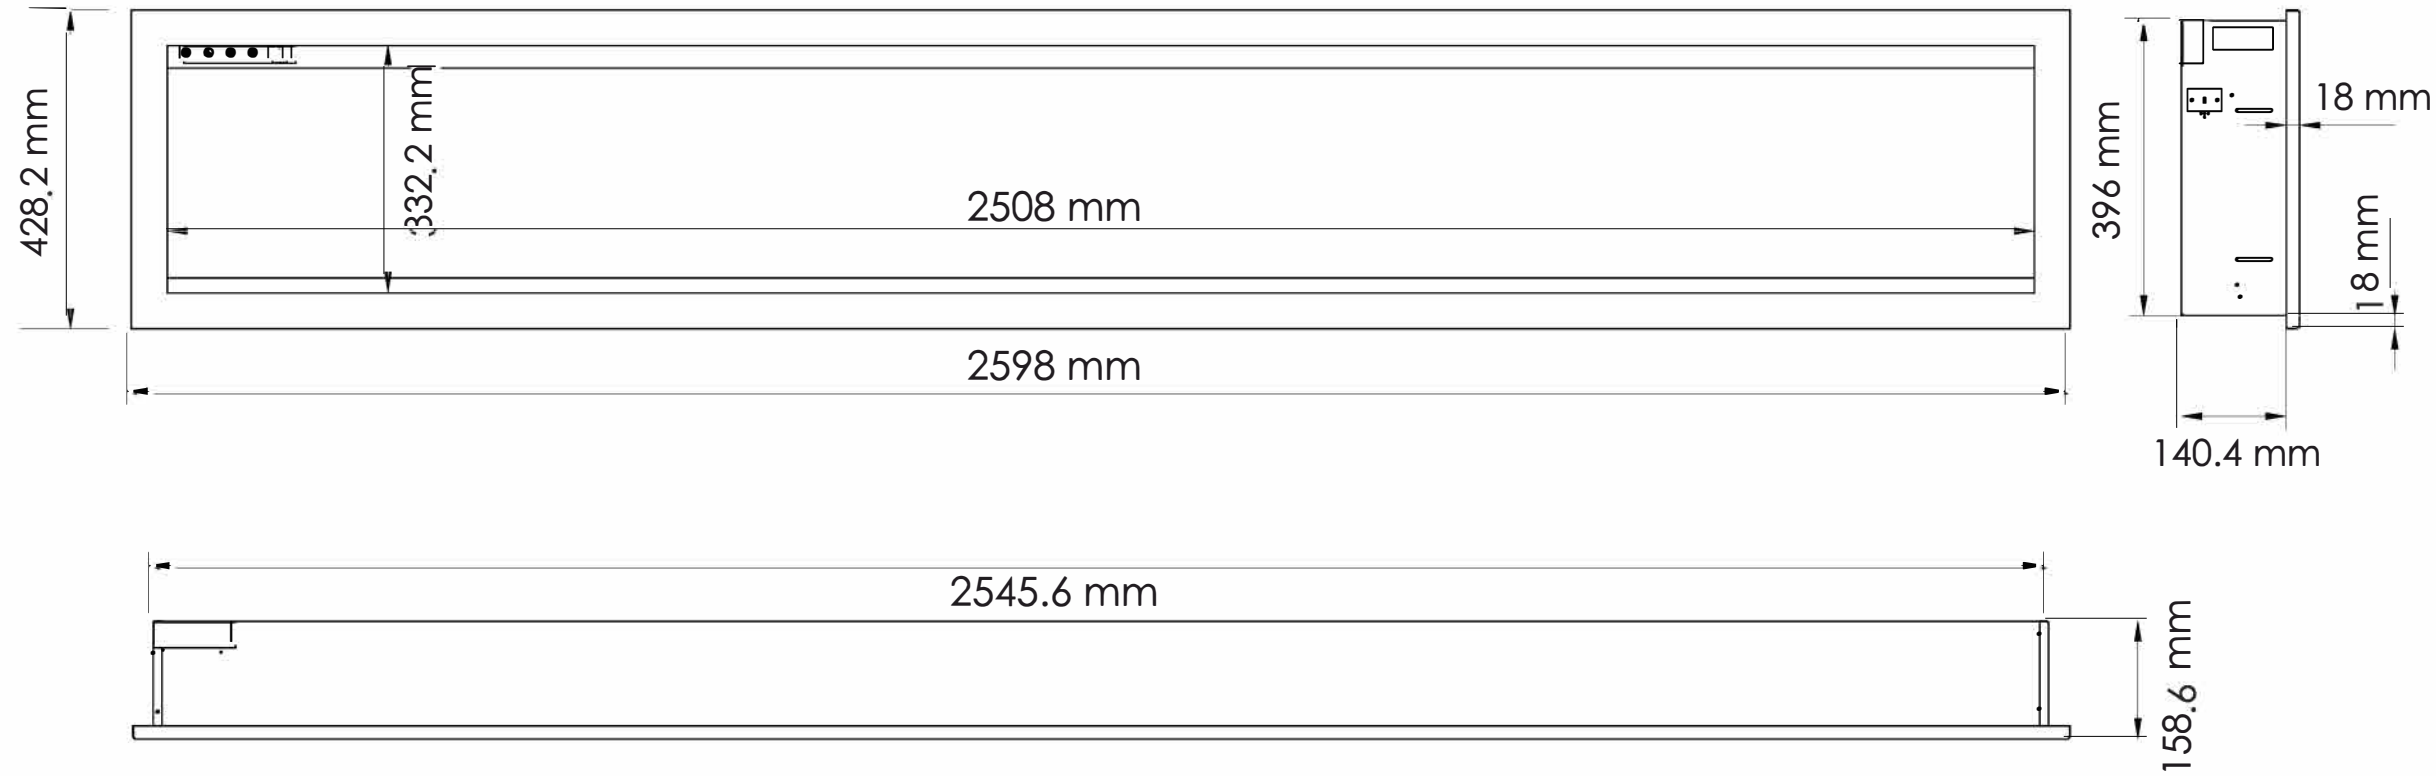

TECHNICAL SPECIFICATIONS		
VOLTS	120	
AMPS	12.5	
WATTS	1200	
HEATER	HIGH	1200 watts
	LOW	600 watts
NO HEATER	39 watts max	
LAMPS	QUANTITY	LED
	WATTS	
	TOTAL WATTS	22 watts
ROTOR MOTOR	1 at 5 watts	
HEIGHT, WIDTH, DEPTH	15 5/8 x 100 1/4 x 5 1/2	
GLASS VIEWING OPENING	13 1/8 x 98 3/8	
SURROUND SIZE	16 7/8 x 102 1/4	
SHIPPING SIZE	19 1/2 x 107 1/4 x 9 1/4	
SHIPPING WEIGHT		
	UNIT	
	STEEL FRONT	Included
PLUG LOCATION	Left Side	
CORD LENGTH	70 7/8 "	
APPROX. HEATING AREA	400 sq ft	

SERIES WM	MODEL WM-100		REV 1
SCALE 1" = 1'-0"	DATE: 10/15/2018		SHEET 1 OF 1

TECHNICAL SPECIFICATIONS		
VOLTS	120	
AMPS	12.5	
WATTS	1200	
HEATER	HIGH	1200 watts
	LOW	600 watts
NO HEATER	39 watts max	
LAMPS	QUANTITY	LED
	WATTS	
	TOTAL WATTS	22 watts
ROTOR MOTOR	1 at 5 watts	
HEIGHT, WIDTH, DEPTH	39.6 x 254.6 x 14 cm	
GLASS VIEWING OPENING	33.2 x 250 cm	
SURROUND SIZE	42.8 x 259.8 cm	
SHIPPING SIZE	49.3 x 272.2 x 23 cm	
SHIPPING WEIGHT		
GLASS FRONT	UNIT	
		Included
PLUG LOCATION	Left Side	
CORD LENGTH	180 cm	
APPROX. HEATING AREA	37 sqm	

SERIES	MODEL		REV
WM	WM-100		1
SCALE 1:12	DATE: 10/15/2018	SHEET 1 OF 1	