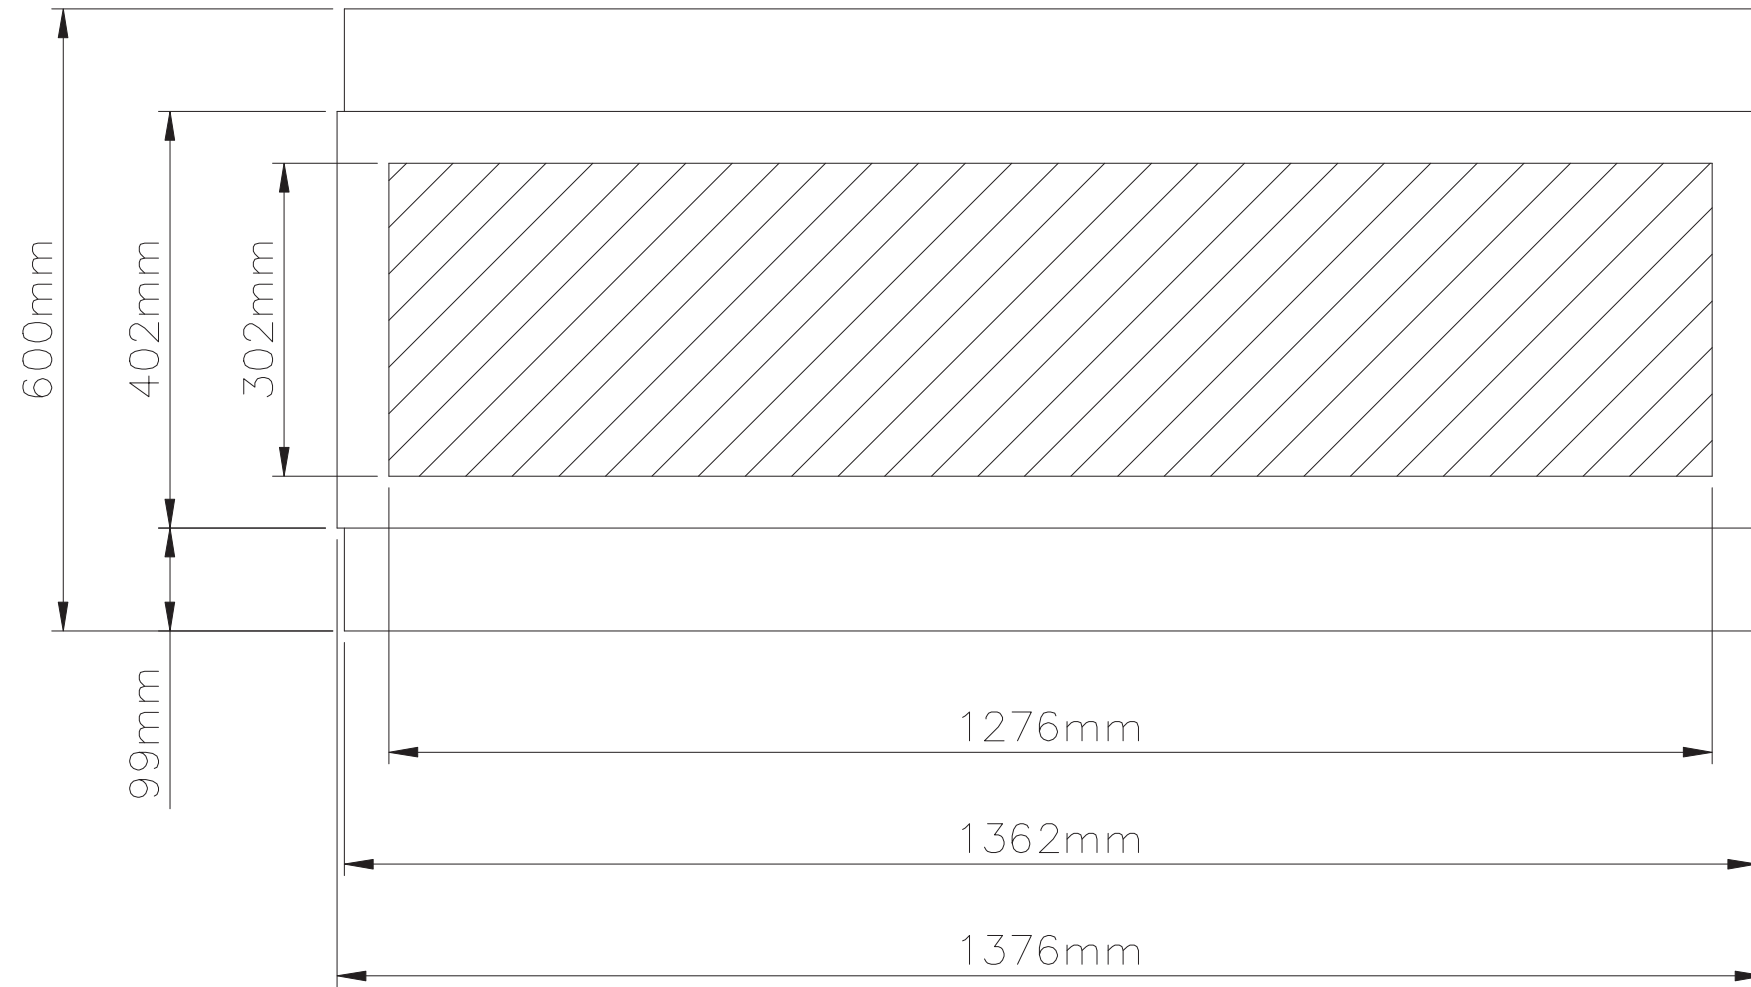

| TECHNICAL SPECIFICATIONS | |
|--------------------------|--------------|
| MODEL | 102755-DE |
| VOLTAGE | 120 AC 60 Hz |
| WATTS | 1465 W Max |
| NO HEATER | 25 W |
| MOTOR HEATER | 19 W |
| APPLIANCE WIDTH | 54 1/8" |
| APPLIANCE HEIGHT | 23 5/8" |
| APPLIANCE DEPTH | 11 7/8" |
| GROSS WEIGHT | 121 lbs |
| PLUG LOCATION | Left side |
| CORD LENGTH | 70 7/8" |
| ROUGH WALL OPENING | 55" x 25" |
| BTU | 5000 |

| | | | |
|--------------------|-------------------|---|--------------|
| SERIES Built-In | MODEL BI-55-DE |  | REV 1 |
| SCALE 1" = 1'-0" | DATE: 11/16/2017 | | SHEET 1 OF 1 |

| TECHNICAL SPECIFICATIONS | |
|--------------------------|------------------|
| MODEL | 102755-DE |
| VOLTAGE | 120 AC 60 Hz |
| WATTS | 1465 W Max |
| NO HEATER | 25 W |
| MOTOR HEATER | 19 W |
| APPLIANCE WIDTH | 137.6 cm |
| APPLIANCE HEIGHT | 60 cm |
| APPLIANCE DEPTH | 30.2 cm |
| GROSS WEIGHT | 55 kgs |
| PLUG LOCATION | Left side |
| CORD LENGTH | 180 cm |
| ROUGH WALL OPENING | 140 cm x 63.5 cm |
| BTU | 5000 |

| | | | |
|--------------------|-------------------|---|----------|
| SERIES Built-In | MODEL BI-55-DE |  | REV 1 |
| SCALE 1" = 1'-0" | DATE: 11/16/2017 | SHEET 1 OF 1 | |