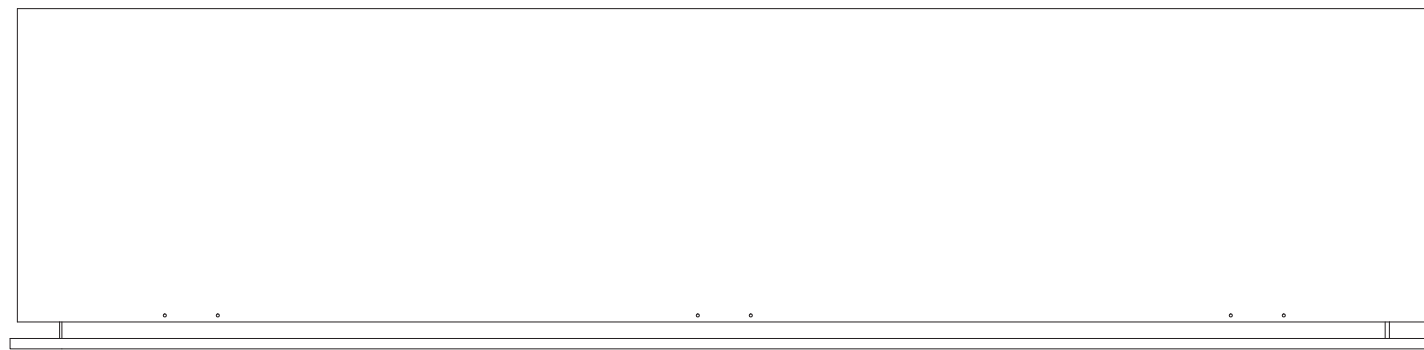

| TECHNICAL SPECIFICATIONS | |
|--------------------------|--------------|
| MODEL | 102755-DE |
| VOLTAGE | 120 AC 60 Hz |
| WATTS | 1465 W Max |
| NO HEATER | 25 W |
| MOTOR HEATER | 19 W |
| APPLIANCE WIDTH | 54 1/8" |
| APPLIANCE HEIGHT | 23 5/8" |
| APPLIANCE DEPTH | 11 7/8" |
| GROSS WEIGHT | 121 lbs |
| PLUG LOCATION | Left side |
| CORD LENGTH | 70 7/8" |
| ROUGH WALL OPENING | 55" x 25" |
| BTU | 5000 |

| | | | |
|--------------------|-------------------|---|--------------|
| SERIES Built-In | MODEL BI-55-DE |  | REV 1 |
| SCALE 1" = 1'-0" | DATE: 11/16/2017 | | SHEET 1 OF 1 |

| TECHNICAL SPECIFICATIONS | |
|--------------------------|------------------|
| MODEL | 102755-DE |
| VOLTAGE | 120 AC 60 Hz |
| WATTS | 1465 W Max |
| NO HEATER | 25 W |
| MOTOR HEATER | 19 W |
| APPLIANCE WIDTH | 137.6 cm |
| APPLIANCE HEIGHT | 60 cm |
| APPLIANCE DEPTH | 30.2 cm |
| GROSS WEIGHT | 55 kgs |
| PLUG LOCATION | Left side |
| CORD LENGTH | 180 cm |
| ROUGH WALL OPENING | 140 cm x 63.5 cm |
| BTU | 5000 |

| | | | |
|--------------------|-------------------|---|----------|
| SERIES Built-In | MODEL BI-55-DE |  | REV 1 |
| SCALE 1" = 1'-0" | DATE: 11/16/2017 | SHEET 1 OF 1 | |