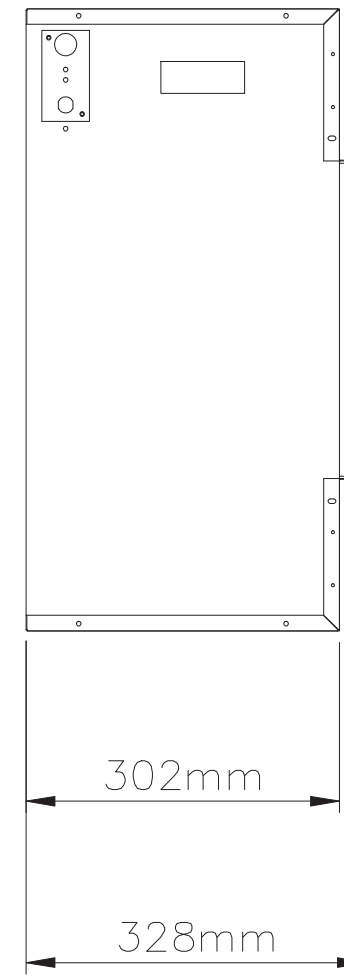

| TECHNICAL SPECIFICATIONS | |
|--------------------------|--------------|
| MODEL | 102755-DE |
| VOLTAGE | 120 AC 60 Hz |
| WATTS | 1465 W Max |
| NO HEATER | 25 W |
| MOTOR HEATER | 19 W |
| APPLIANCE WIDTH | 54 1/8" |
| APPLIANCE HEIGHT | 23 5/8" |
| APPLIANCE DEPTH | 11 7/8" |
| GROSS WEIGHT | 121 lbs |
| PLUG LOCATION | Left side |
| CORD LENGTH | 70 7/8" |
| ROUGH WALL OPENING | 55" x 25" |
| BTU | 5000 |

| | | | |
|--------------------|-------------------|---|--------------|
| SERIES Built-In | MODEL BI-55-DE |  | REV 1 |
| SCALE 1" = 1'-0" | DATE: 11/16/2017 | | SHEET 1 OF 1 |

| TECHNICAL SPECIFICATIONS | |
|--------------------------|------------------|
| MODEL | 102755-DE |
| VOLTAGE | 120 AC 60 Hz |
| WATTS | 1465 W Max |
| NO HEATER | 25 W |
| MOTOR HEATER | 19 W |
| APPLIANCE WIDTH | 137.6 cm |
| APPLIANCE HEIGHT | 60 cm |
| APPLIANCE DEPTH | 30.2 cm |
| GROSS WEIGHT | 55 kgs |
| PLUG LOCATION | Left side |
| CORD LENGTH | 180 cm |
| ROUGH WALL OPENING | 140 cm x 63.5 cm |
| BTU | 5000 |

| | | | |
|--------------------|-------------------|---|----------|
| SERIES Built-In | MODEL BI-55-DE |  | REV 1 |
| SCALE 1" = 1'-0" | DATE: 11/16/2017 | SHEET 1 OF 1 | |