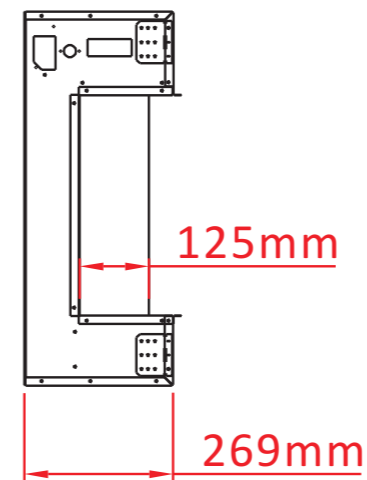

### TECHNICAL SPECIFICATIONS

VOLTS		120
AMPS		12.5
WATTS		1465
HEATER	HIGH	1465 watts
	LOW	750 watts
NO HEATER		19 watts
LAMPS	QUANTITY	LED
	WATTS	
	TOTAL WATTS	19 watts
ROTOR MOTOR		1 at 5 watts
HEIGHT,WIDTH,DEPTH		26 5/8" x 75 1/4" x 10 5/8"
GLASS VIEWING OPENING		15 5/8" X 71 5/8"
GLASS SIZE		15 5/8" X 71 5/8"
SHIPPING SIZE		29 1/8" x 79 5/8" x 12 5/8"
SHIPPING WEIGHT		00.0 lbs
	UNIT	
	GLASS FRONT	Included
PLUG LOCATION		Left Side
CORD LENGTH		76"
APPROX. HEATING AREA		400 sq ft

SERIES	MODEL		REV
BAY	72-BAY-SLIM		1
SCALE 1"=1'-0"	DATE: 9/4/2019	SHEET 1 OF 1	

### TECHNICAL SPECIFICATIONS

VOLTS		120
AMPS		12.5
WATTS		1465
HEATER	HIGH	1465 watts
	LOW	750 watts
NO HEATER		19 watts
LAMPS	QUANTITY	LED
	WATTS	
	TOTAL WATTS	19 watts
ROTOR MOTOR		1 at 5 watts
HEIGHT,WIDTH,DEPTH		67.7 x 191 x 26.9 cm
GLASS VIEWING OPENING		39.8 X 182 cm
GLASS SIZE		39.8 X 182 cm
SHIPPING SIZE		74 x 202.1 x 32 cm
SHIPPING WEIGHT		00.0 Kgs
	UNIT	
	GLASS FRONT	Included
PLUG LOCATION		Left Side
CORD LENGTH		193 cm
APPROX. HEATING AREA		37 sqm