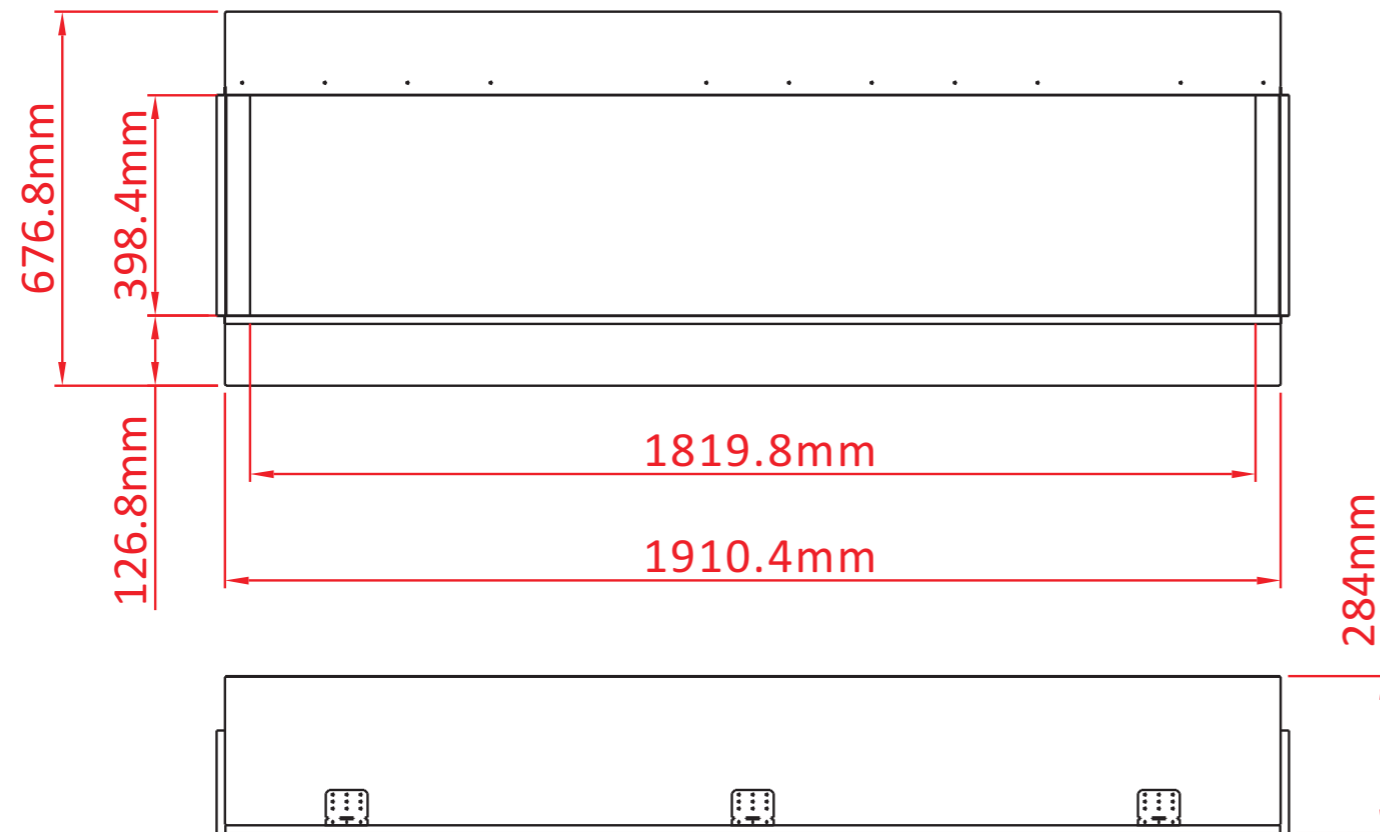

### TECHNICAL SPECIFICATIONS

VOLTS		120
AMPS		12.5
WATTS		1465
HEATER	HIGH	1465 watts
	LOW	750 watts
NO HEATER		19 watts
LAMPS	QUANTITY	LED
	WATTS	
	TOTAL WATTS	19 watts
ROTOR MOTOR		1 at 5 watts
HEIGHT,WIDTH,DEPTH		26 5/8" x 75 1/4" x 10 5/8"
GLASS VIEWING OPENING		15 5/8" X 71 5/8"
GLASS SIZE		15 5/8" X 71 5/8"
SHIPPING SIZE		29 1/8" x 79 5/8" x 12 5/8"
SHIPPING WEIGHT		00.0 lbs
	UNIT	
	GLASS FRONT	Included
PLUG LOCATION		Left Side
CORD LENGTH		76"
APPROX. HEATING AREA		400 sq ft

SERIES	MODEL		REV
BAY	72-BAY-SLIM		1
SCALE 1"=1'-0"	DATE: 9/4/2019	SHEET 1 OF 1	

### TECHNICAL SPECIFICATIONS

VOLTS		120
AMPS		12.5
WATTS		1465
HEATER	HIGH	1465 watts
	LOW	750 watts
NO HEATER		19 watts
LAMPS	QUANTITY	LED
	WATTS	
	TOTAL WATTS	19 watts
ROTOR MOTOR		1 at 5 watts
HEIGHT,WIDTH,DEPTH		67.7 x 191 x 26.9 cm
GLASS VIEWING OPENING		39.8 X 182 cm
GLASS SIZE		39.8 X 182 cm
SHIPPING SIZE		74 x 202.1 x 32 cm
SHIPPING WEIGHT		00.0 Kgs
	UNIT	
	GLASS FRONT	Included
PLUG LOCATION		Left Side
CORD LENGTH		193 cm
APPROX. HEATING AREA		37 sqm

SERIES	MODEL		REV
BAY	72-BAY-SLIM		1
SCALE 1:12	DATE: 9/4/2019	SHEET 1 OF 1	