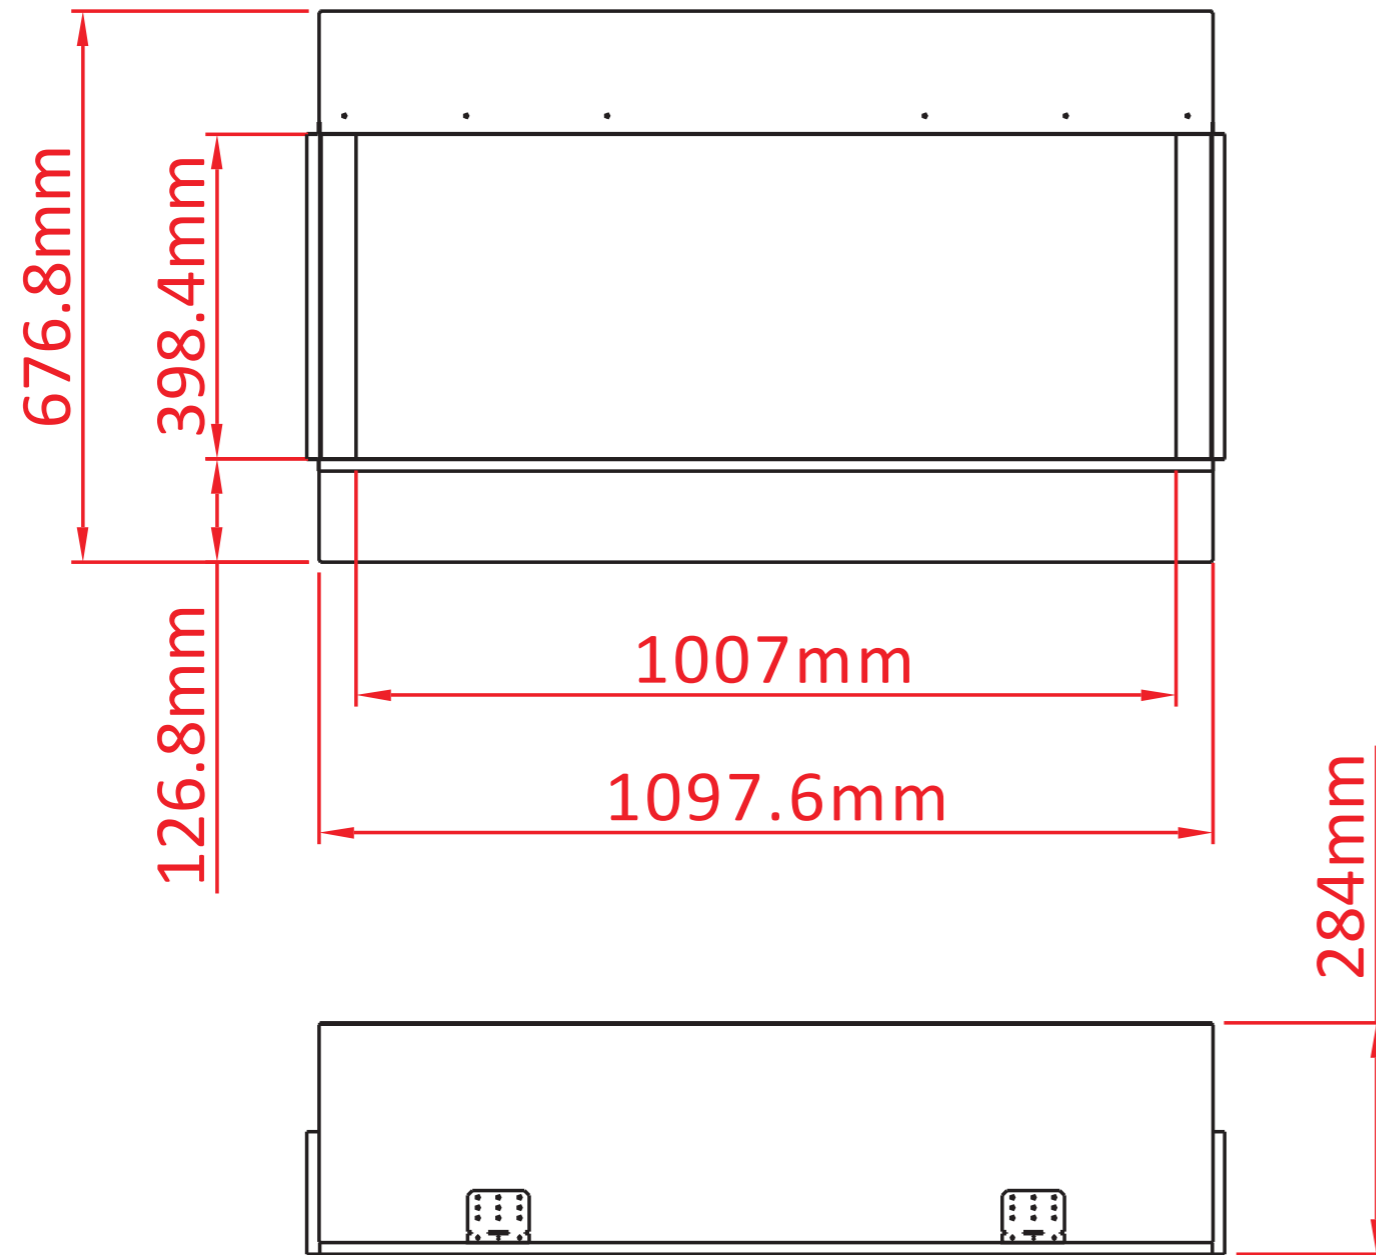

TECHNICAL SPECIFICATIONS

VOLTS		120
AMPS		12.5
WATTS		1465
HEATER	HIGH	1465 watts
	LOW	750 watts
NO HEATER		19 watts
LAMPS	QUANTITY	LED
	WATTS	
	TOTAL WATTS	19 watts
ROTOR MOTOR		1 at 5 watts
HEIGHT,WIDTH,DEPTH		26 5/8" x 43 1/4" x 10 5/8"
GLASS VIEWING OPENING		15 5/8" X 39 5/8"
GLASS SIZE		15 5/8" X 39 5/8"
SHIPPING SIZE		29 1/8" x 47 4/8" x 12 5/8"
SHIPPING WEIGHT		00.0 lbs
	UNIT	
	GLASS FRONT	Included
PLUG LOCATION		Left Side
CORD LENGTH		76"
APPROX. HEATING AREA		400 sq ft

SERIES	MODEL		REV
BAY	40-BAY-SLIM		1
SCALE 1"=1'-0"	DATE: 9/4/2019	SHEET 1 OF 1	

TECHNICAL SPECIFICATIONS

VOLTS		120
AMPS		12.5
WATTS		1465
HEATER	HIGH	1465 watts
	LOW	750 watts
NO HEATER		19 watts
LAMPS	QUANTITY	LED
	WATTS	
	TOTAL WATTS	19 watts
ROTOR MOTOR		1 at 5 watts
HEIGHT,WIDTH,DEPTH		67.7 x 109.8 x 26.9 cm
GLASS VIEWING OPENING		39.8 X 100.7 cm
GLASS SIZE		39.8 X 100.7 cm
SHIPPING SIZE		74 x 120.8 x 32 cm
SHIPPING WEIGHT		00.0 Kgs
	UNIT	
	GLASS FRONT	Included
PLUG LOCATION		Left Side
CORD LENGTH		193 cm
APPROX. HEATING AREA		37 sqm

SERIES	MODEL		REV
BAY	40-BAY-SLIM		1
SCALE 1:12	DATE: 9/4/2019	SHEET 1 OF 1	