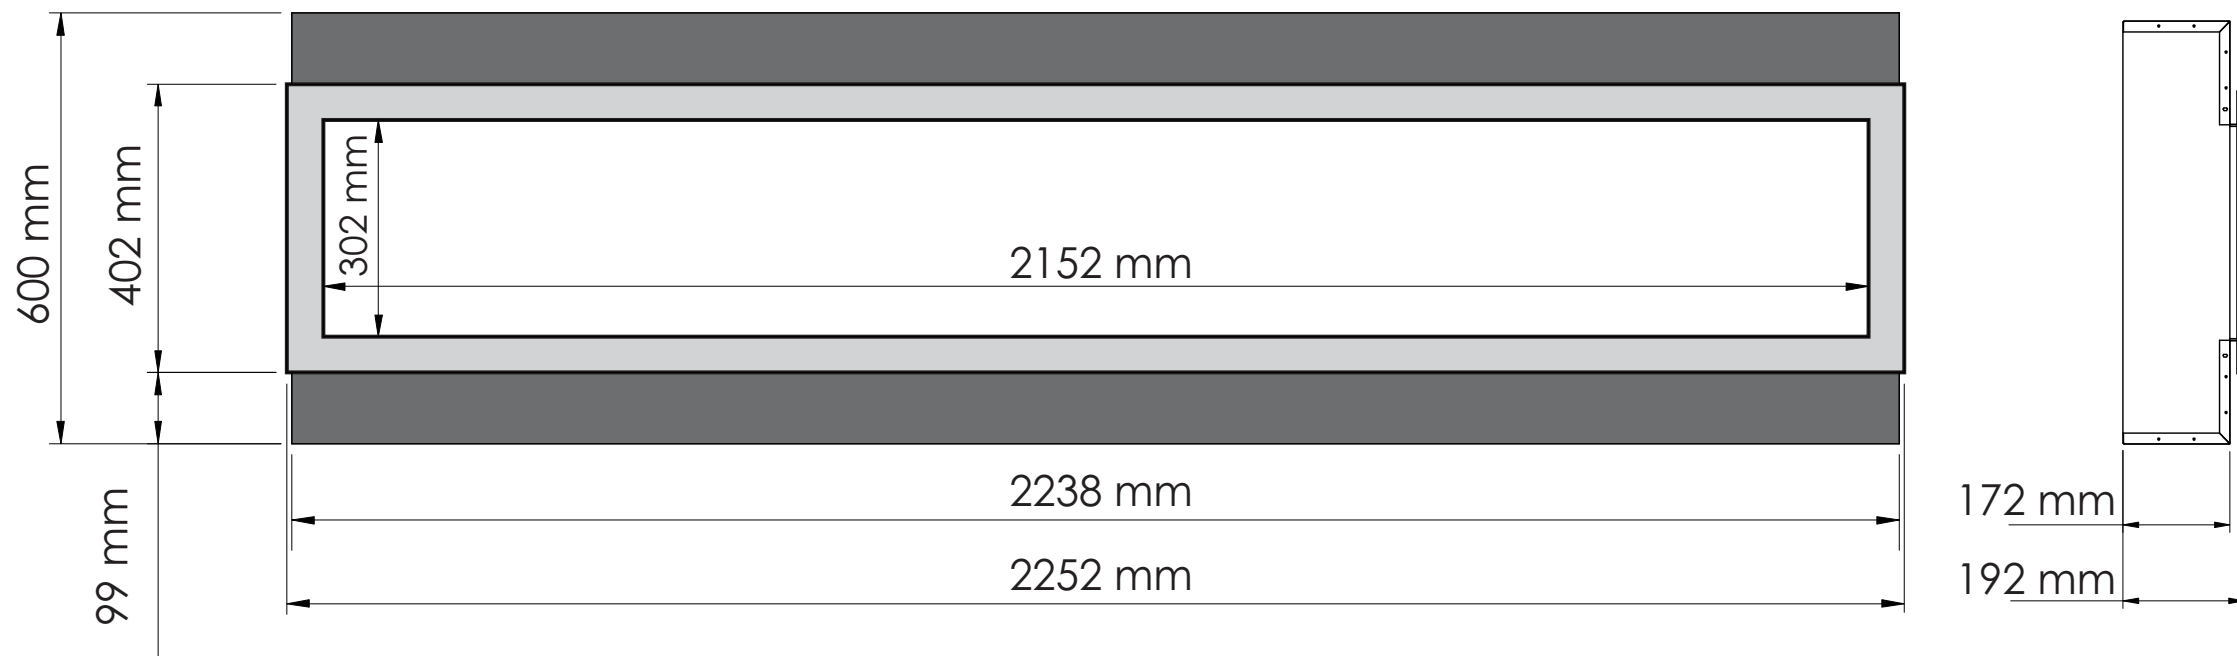

TECHNICAL SPECIFICATIONS		
VOLTS	120	
AMPS	12.5	
WATTS	1465	
HEATER	HIGH	1465 watts
	LOW	750 watts
NO HEATER	22 watts	
LAMPS	QUANTITY	LED
	WATTS	
	TOTAL WATTS	22 watts
ROTOR MOTOR	1 at 5 watts	
HEIGHT, WIDTH, DEPTH	23 1/2 x 88 1/8 x 6 3/4	
GLASS VIEWING OPENING	11 7/8 x 84 3/4"	
SURROUND SIZE	15 7/8 x 88 1/8	
SHIPPING SIZE	25 1/4 x 99 1/4 x 9 3/4	
SHIPPING WEIGHT	188 lbs	
GLASS FRONT	UNIT	
		Included
PLUG LOCATION	Left Side	
CORD LENGTH	76"	
APPROX. HEATING AREA	400 sq ft	

*Amantii*

SERIES BUILT IN	MODEL BI-88-SLIM		REV 1
SCALE 1" = 1'-0"	DATE: 7/1/2015		SHEET 1 OF 1

TECHNICAL SPECIFICATIONS		
VOLTS	120	
AMPS	12.5	
WATTS	1465	
HEATER	HIGH	1465 watts
	LOW	750 watts
NO HEATER	22 watts	
LAMPS	QUANTITY	LED
	WATTS	
	TOTAL WATTS	22 watts
ROTOR MOTOR	1 at 5 watts	
HEIGHT, WIDTH, DEPTH	60 x 223.8 x 17.2 cm	
GLASS VIEWING OPENING	30.2 x 215.2 cm	
SURROUND SIZE	40.2 x 225.2 cm	
SHIPPING SIZE	64 x 251.7 x 24.8	
SHIPPING WEIGHT	UNIT	85 kg
	GLASS FRONT	Included
PLUG LOCATION	Left Side	
CORD LENGTH	193 cm	
APPROX. HEATING AREA	37 sqm	

SERIES	MODEL		REV
BUILT IN	BI-88-SLIM		1
SCALE 1:12	DATE: 7/1/2015	SHEET 1 OF 1	