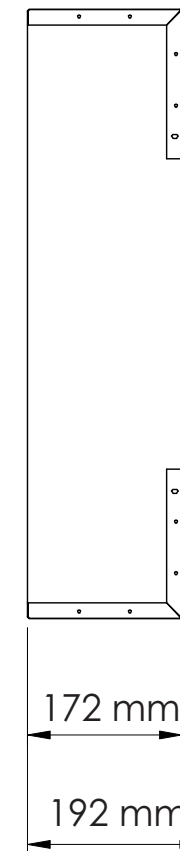

TECHNICAL SPECIFICATIONS		
VOLTS	120	
AMPS	12.5	
WATTS	1465	
HEATER	HIGH	1465 watts
	LOW	750 watts
NO HEATER	22 watts	
LAMPS	QUANTITY	LED
	WATTS	
	TOTAL WATTS	22 watts
ROTOR MOTOR	1 at 5 watts	
HEIGHT, WIDTH, DEPTH	23 1/2 x 58 5/8 x 6 3/4	
GLASS VIEWING OPENING	11 7/8 x 55 1/4"	
SURROUND SIZE	15 3/4" x 59 1/8"	
SHIPPING SIZE	25 1/2 x 69 3/4 x 9 3/4"	
SHIPPING WEIGHT	124 lbs	
GLASS FRONT	UNIT	
		Included
PLUG LOCATION	Left Side	
CORD LENGTH	76"	
APPROX. HEATING AREA	400 sq ft	

SERIES BUILT IN	MODEL BI-60-SLIM		REV 1
SCALE 1" = 1'-0"	DATE: 7/1/2015		SHEET 1 OF 1

TECHNICAL SPECIFICATIONS		
VOLTS	120	
AMPS	12.5	
WATTS	1465	
HEATER	HIGH	1465 watts
	LOW	750 watts
NO HEATER	22 watts	
LAMPS	QUANTITY	LED
	WATTS	
	TOTAL WATTS	22 watts
ROTOR MOTOR	1 at 5 watts	
HEIGHT, WIDTH, DEPTH	60 x 148.9 x 17.2 cm	
GLASS VIEWING OPENING	30.2 x 140.3 cm	
SURROUND SIZE	40.2 x 150.3 cm	
SHIPPING SIZE	64 x 176.7 x 24.8 cm	
SHIPPING WEIGHT	56 kg	
GLASS FRONT	UNIT	
		Included
PLUG LOCATION	Left Side	
CORD LENGTH	193 cm	
APPROX. HEATING AREA	37 sqm	

*Amantii*

SERIES BUILT IN	MODEL BI-60-SLIM		REV 1
SCALE 1:12	DATE: 7/1/2015		SHEET 1 OF 1