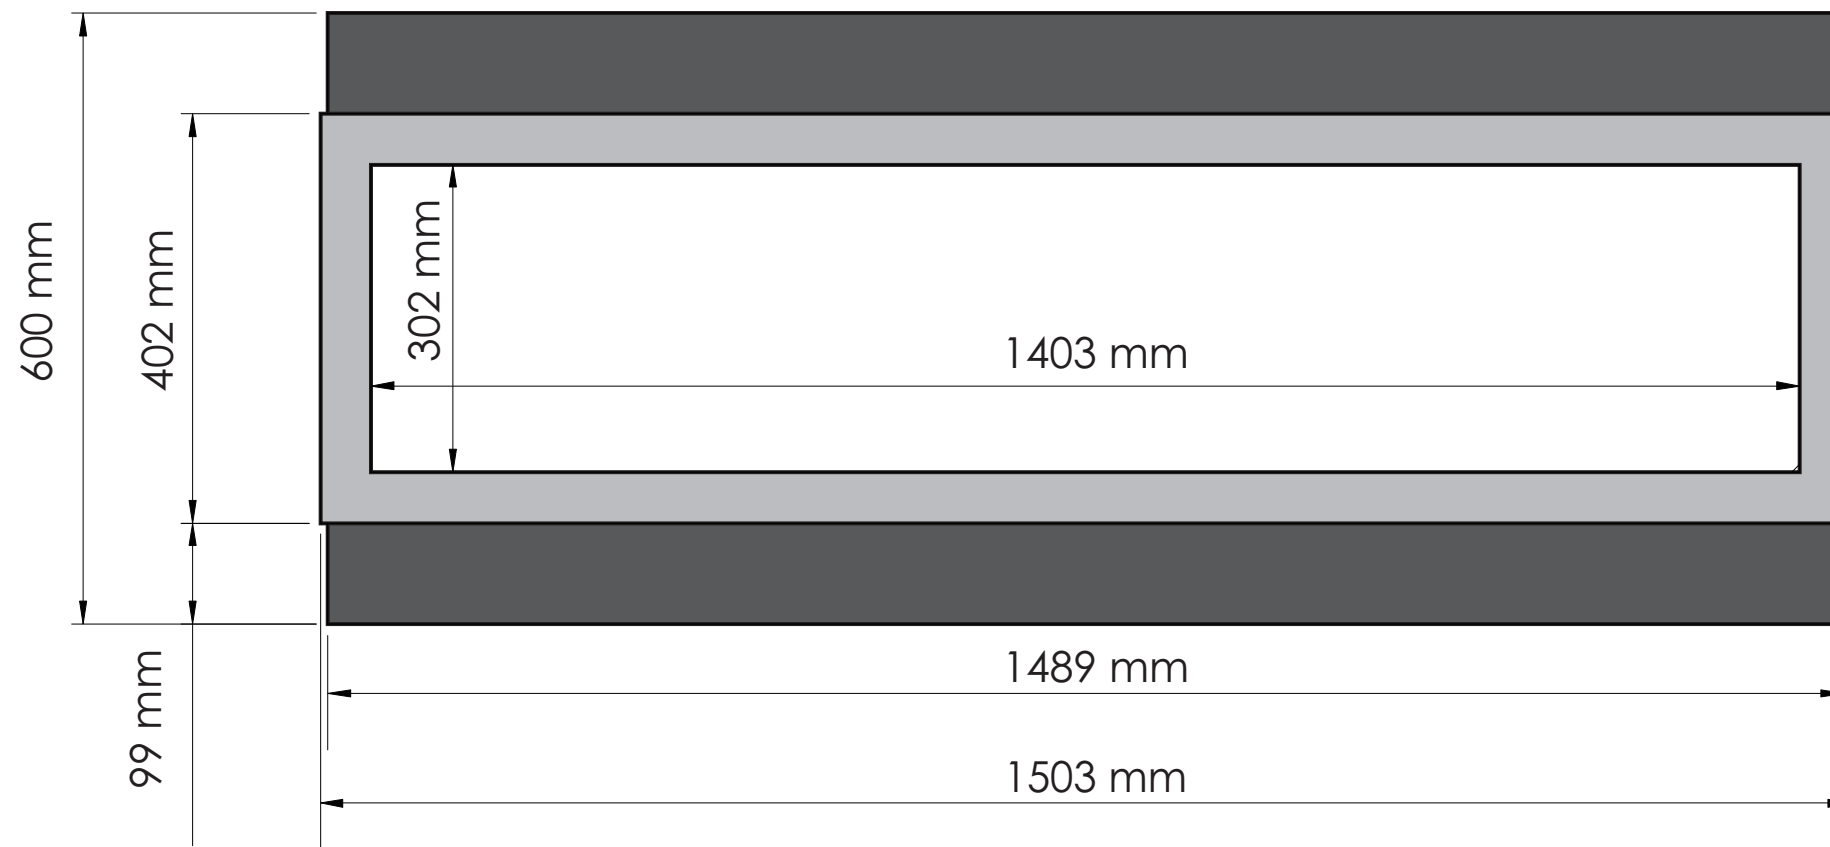

TECHNICAL SPECIFICATIONS		
VOLTS	120	
AMPS	12.5	
WATTS	1465	
HEATER	HIGH	1465 watts
	LOW	750 watts
NO HEATER	22 watts	
LAMPS	QUANTITY	LED
	WATTS	
	TOTAL WATTS	22 watts
ROTOR MOTOR	1 at 5 watts	
HEIGHT, WIDTH, DEPTH	23 1/2 x 58 5/8 x 6 3/4	
GLASS VIEWING OPENING	11 7/8 x 55 1/4"	
SURROUND SIZE	15 3/4" x 59 1/8"	
SHIPPING SIZE	25 1/2 x 69 3/4 x 9 3/4"	
SHIPPING WEIGHT	124 lbs	
GLASS FRONT	UNIT	
		Included
PLUG LOCATION	Left Side	
CORD LENGTH	76"	
APPROX. HEATING AREA	400 sq ft	

SERIES BUILT IN	MODEL BI-60-SLIM		REV 1
SCALE 1" = 1'-0"	DATE: 7/1/2015		SHEET 1 OF 1

TECHNICAL SPECIFICATIONS		
VOLTS	120	
AMPS	12.5	
WATTS	1465	
HEATER	HIGH	1465 watts
	LOW	750 watts
NO HEATER	22 watts	
LAMPS	QUANTITY	LED
	WATTS	
	TOTAL WATTS	22 watts
ROTOR MOTOR	1 at 5 watts	
HEIGHT, WIDTH, DEPTH	60 x 148.9 x 17.2 cm	
GLASS VIEWING OPENING	30.2 x 140.3 cm	
SURROUND SIZE	40.2 x 150.3 cm	
SHIPPING SIZE	64 x 176.7 x 24.8 cm	
SHIPPING WEIGHT	56 kg	
GLASS FRONT	UNIT	
		Included
PLUG LOCATION	Left Side	
CORD LENGTH	193 cm	
APPROX. HEATING AREA	37 sqm	

*Amantii*

SERIES BUILT IN	MODEL BI-60-SLIM		REV 1
SCALE 1:12	DATE: 7/1/2015		SHEET 1 OF 1