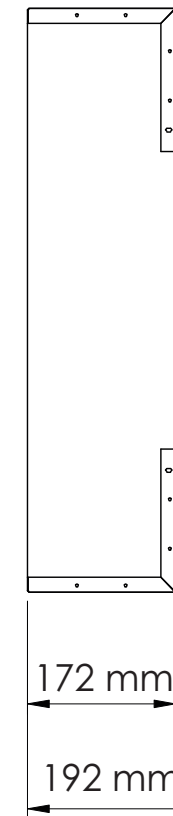

TECHNICAL SPECIFICATIONS		
VOLTS	120	
AMPS	12.5	
WATTS	1465	
HEATER	HIGH	1465 watts
	LOW	750 watts
NO HEATER	22 watts	
LAMPS	QUANTITY	LED
	WATTS	
	TOTAL WATTS	22 watts
ROTOR MOTOR	1 at 5 watts	
HEIGHT, WIDTH, DEPTH	23 5/8 x 38 5/8 x 6 3/4	
GLASS VIEWING OPENING	11 7/8 x 34 1/4	
SURROUND SIZE	15 7/8 x 39 1/8	
SHIPPING SIZE	25 1/4 x 49 3/4 x 9 3/4	
SHIPPING WEIGHT	UNIT	89 lbs
	GLASS FRONT	Included
PLUG LOCATION	Left Side	
CORD LENGTH	76"	
APPROX. HEATING AREA	400 sq ft	

SERIES BUILT IN	MODEL BI-40-SLIM		REV 1
SCALE 1" = 1'-0"	DATE: 7/1/2015		SHEET 1 OF 1

TECHNICAL SPECIFICATIONS		
VOLTS	120	
AMPS	12.5	
WATTS	1465	
HEATER	HIGH	1465 watts
	LOW	750 watts
NO HEATER	22 watts	
LAMPS	QUANTITY	LED
	WATTS	
	TOTAL WATTS	22 watts
ROTOR MOTOR	1 at 5 watts	
HEIGHT, WIDTH, DEPTH	60 x 98.1 x 17.2 cm	
GLASS VIEWING OPENING	30.2 x 56.5cm	
SURROUND SIZE	40.2 x 99.5 cm	
SHIPPING SIZE	64 x 125.9 x 24.8 cm	
SHIPPING WEIGHT	UNIT	40 kg
	GLASS FRONT	Included
PLUG LOCATION	Left Side	
CORD LENGTH	193 cm	
APPROX. HEATING AREA	37 sqm	

*Amantii*

SERIES BUILT IN	MODEL BI-40-SLIM		REV 1
SCALE 1:12	DATE: 7/1/2015		SHEET 1 OF 1