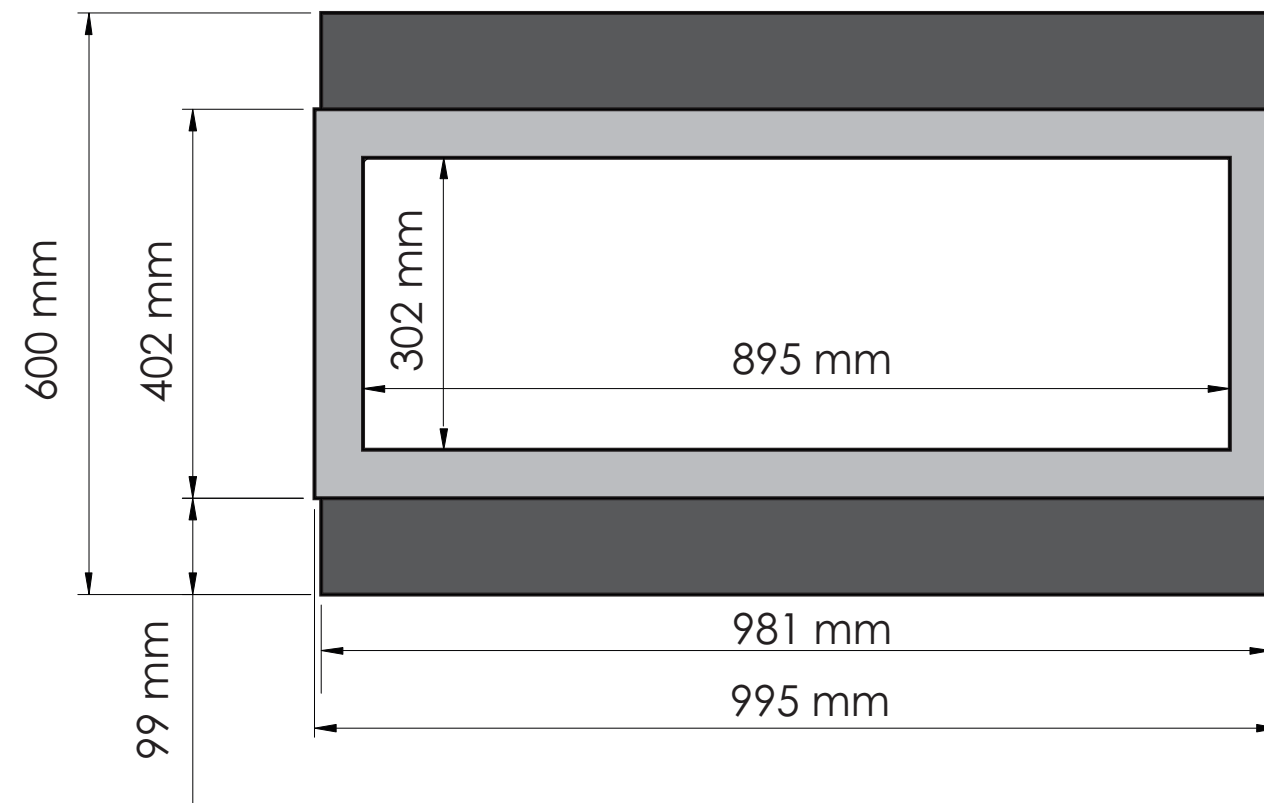

TECHNICAL SPECIFICATIONS		
VOLTS	120	
AMPS	12.5	
WATTS	1465	
HEATER	HIGH	1465 watts
	LOW	750 watts
NO HEATER	22 watts	
LAMPS	QUANTITY	LED
	WATTS	
	TOTAL WATTS	22 watts
ROTOR MOTOR	1 at 5 watts	
HEIGHT, WIDTH, DEPTH	23 5/8 x 38 5/8 x 6 3/4	
GLASS VIEWING OPENING	11 7/8 x 34 1/4	
SURROUND SIZE	15 7/8 x 39 1/8	
SHIPPING SIZE	25 1/4 x 49 3/4 x 9 3/4	
SHIPPING WEIGHT	UNIT	89 lbs
	GLASS FRONT	Included
PLUG LOCATION	Left Side	
CORD LENGTH	76"	
APPROX. HEATING AREA	400 sq ft	

SERIES BUILT IN	MODEL BI-40-SLIM		REV 1
SCALE 1" = 1'-0"	DATE: 7/1/2015		SHEET 1 OF 1

TECHNICAL SPECIFICATIONS		
VOLTS	120	
AMPS	12.5	
WATTS	1465	
HEATER	HIGH	1465 watts
	LOW	750 watts
NO HEATER	22 watts	
LAMPS	QUANTITY	LED
	WATTS	
	TOTAL WATTS	22 watts
ROTOR MOTOR	1 at 5 watts	
HEIGHT, WIDTH, DEPTH	60 x 98.1 x 17.2 cm	
GLASS VIEWING OPENING	30.2 x 56.5cm	
SURROUND SIZE	40.2 x 99.5 cm	
SHIPPING SIZE	64 x 125.9 x 24.8 cm	
SHIPPING WEIGHT	UNIT	40 kg
	GLASS FRONT	Included
PLUG LOCATION	Left Side	
CORD LENGTH	193 cm	
APPROX. HEATING AREA	37 sqm	

*Amantii*

SERIES BUILT IN	MODEL BI-40-SLIM		REV 1
SCALE 1:12	DATE: 7/1/2015		SHEET 1 OF 1