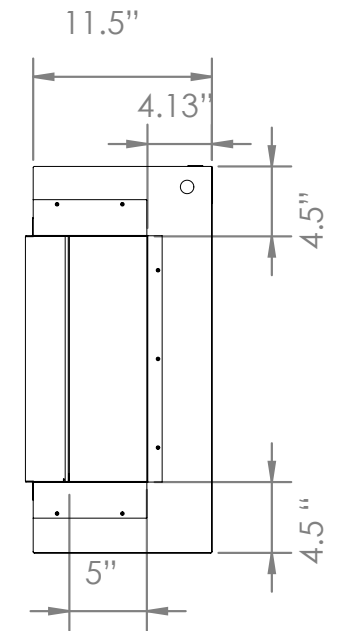

Part Number	LPM-4416
Series	Landscape Pro Multiview