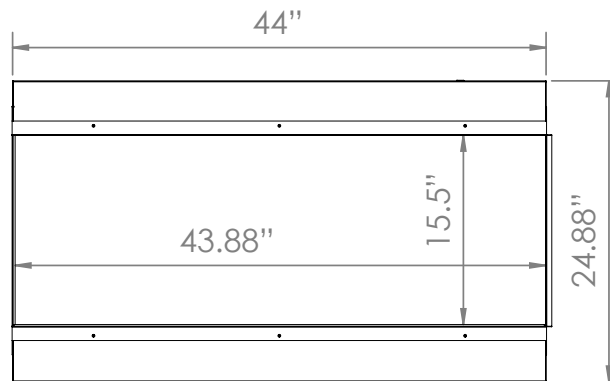

Part Number	LPM-4416
Series	Landscape Pro Multiview