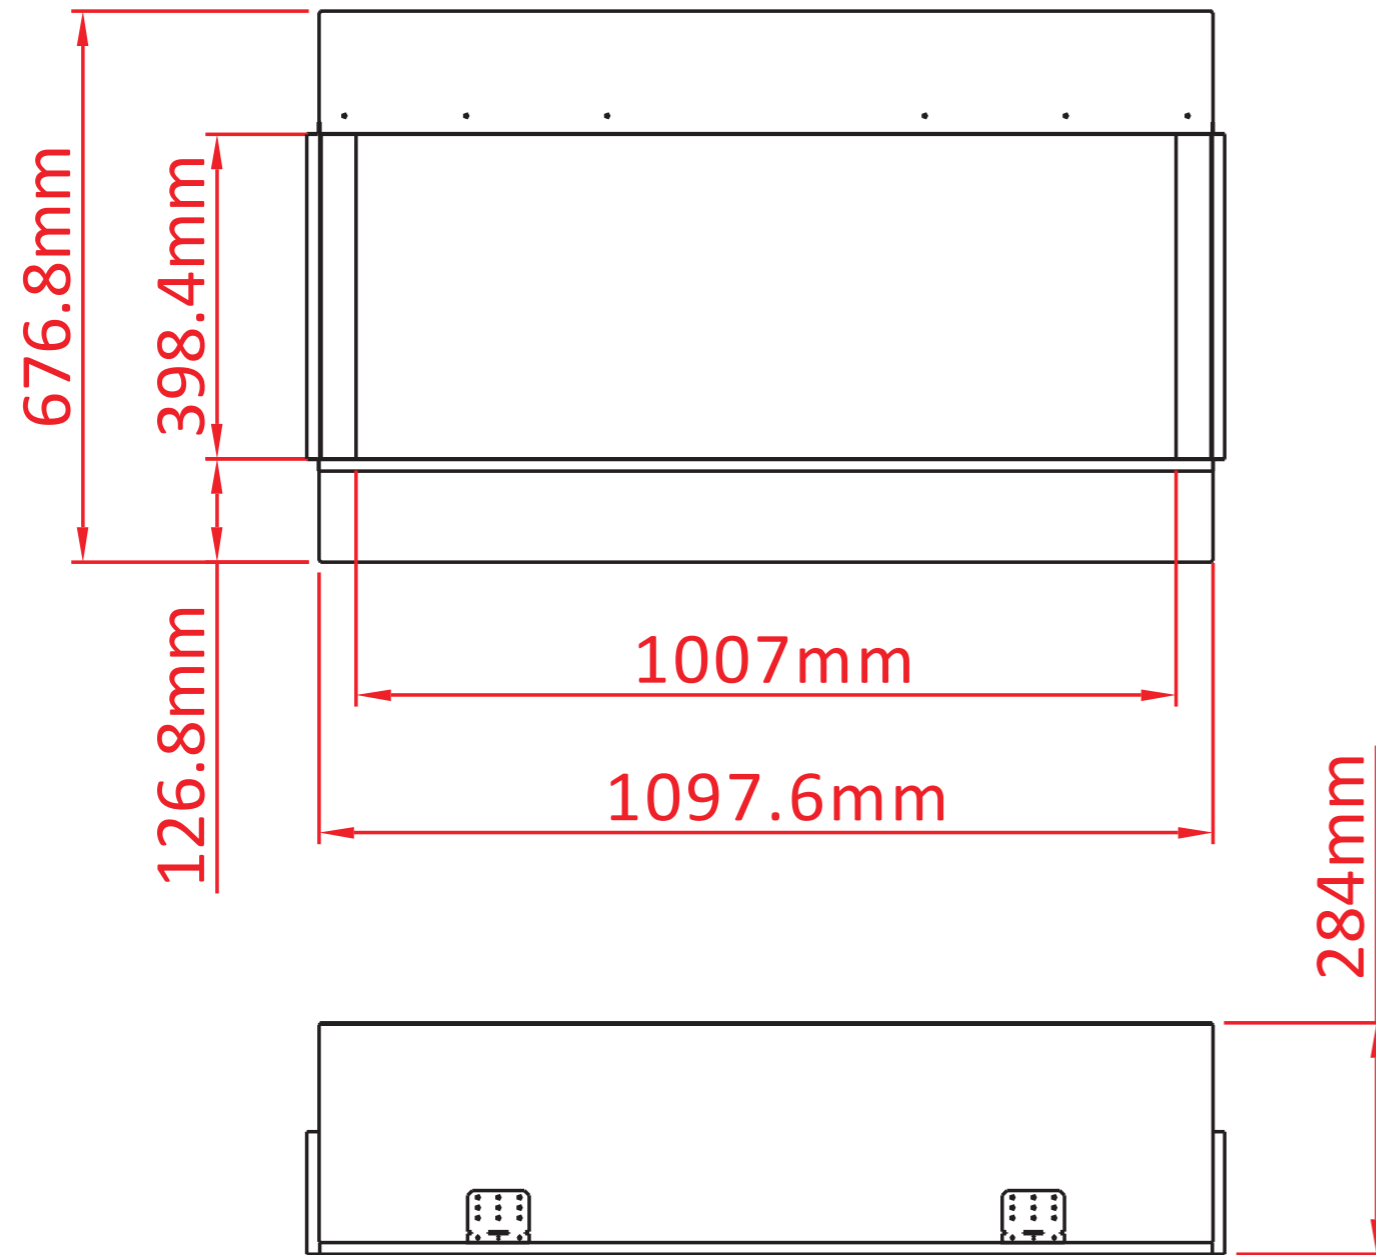

TECHNICAL SPECIFICATIONS

VOLTS		120
AMPS		12.5
WATTS		1465
HEATER	HIGH	1465 watts
	LOW	750 watts
NO HEATER		19 watts
LAMPS	QUANTITY	LED
	WATTS	
	TOTAL WATTS	19 watts
ROTOR MOTOR		1 at 5 watts
HEIGHT,WIDTH,DEPTH		26 5/8" x 43 1/4" x 10 5/8"
GLASS VIEWING OPENING		15 5/8" X 39 5/8"
GLASS SIZE		15 5/8" X 39 5/8"
SHIPPING SIZE		29 1/8" x 47 4/8" x 12 5/8"
SHIPPING WEIGHT		00.0 lbs
	UNIT	
	GLASS FRONT	Included
PLUG LOCATION		Left Side
CORD LENGTH		76"
APPROX. HEATING AREA		400 sq ft

SERIES	MODEL		REV
TRU VIEW	40-TV-SLIM		1
SCALE 1"=1'-0"	DATE: 9/4/2019	SHEET 1 OF 1	

TECHNICAL SPECIFICATIONS

VOLTS		120
AMPS		12.5
WATTS		1465
HEATER	HIGH	1465 watts
	LOW	750 watts
NO HEATER		19 watts
LAMPS	QUANTITY	LED
	WATTS	
	TOTAL WATTS	19 watts
ROTOR MOTOR		1 at 5 watts
HEIGHT,WIDTH,DEPTH		67.7 x 109.8 x 26.9 cm
GLASS VIEWING OPENING		39.8 X 100.7 cm
GLASS SIZE		39.8 X 100.7 cm
SHIPPING SIZE		74 x 120.8 x 32 cm
SHIPPING WEIGHT		00.0 Kgs
	UNIT	
	GLASS FRONT	Included
PLUG LOCATION		Left Side
CORD LENGTH		193 cm
APPROX. HEATING AREA		37 sqm

Amantii

SERIES	MODEL		REV
TRU VIEW	40-TV-SLIM		1
SCALE 1:12	DATE: 9/4/2019	SHEET 1 OF 1	